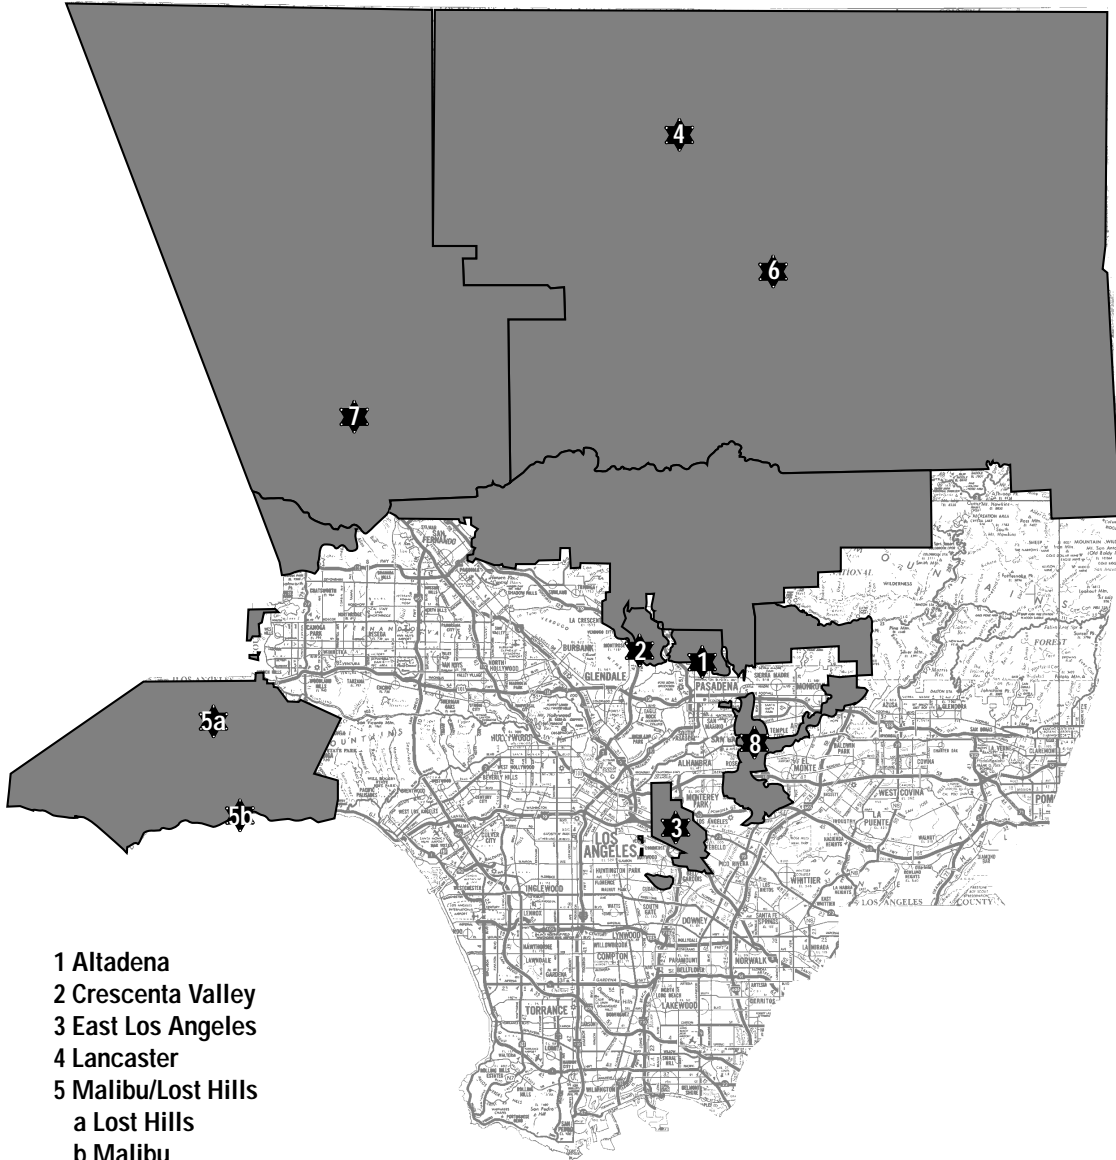

# FIELD OPERATIONS REGION I

## PATROL AREA MAP

- 1 Altadena
- 2 Crescenta Valley
- 3 East Los Angeles
- 4 Lancaster
- 5 Malibu/Lost Hills
  - a Lost Hills
  - b Malibu
- 6 Palmdale
- 7 Santa Clarita Valley
- 8 Temple