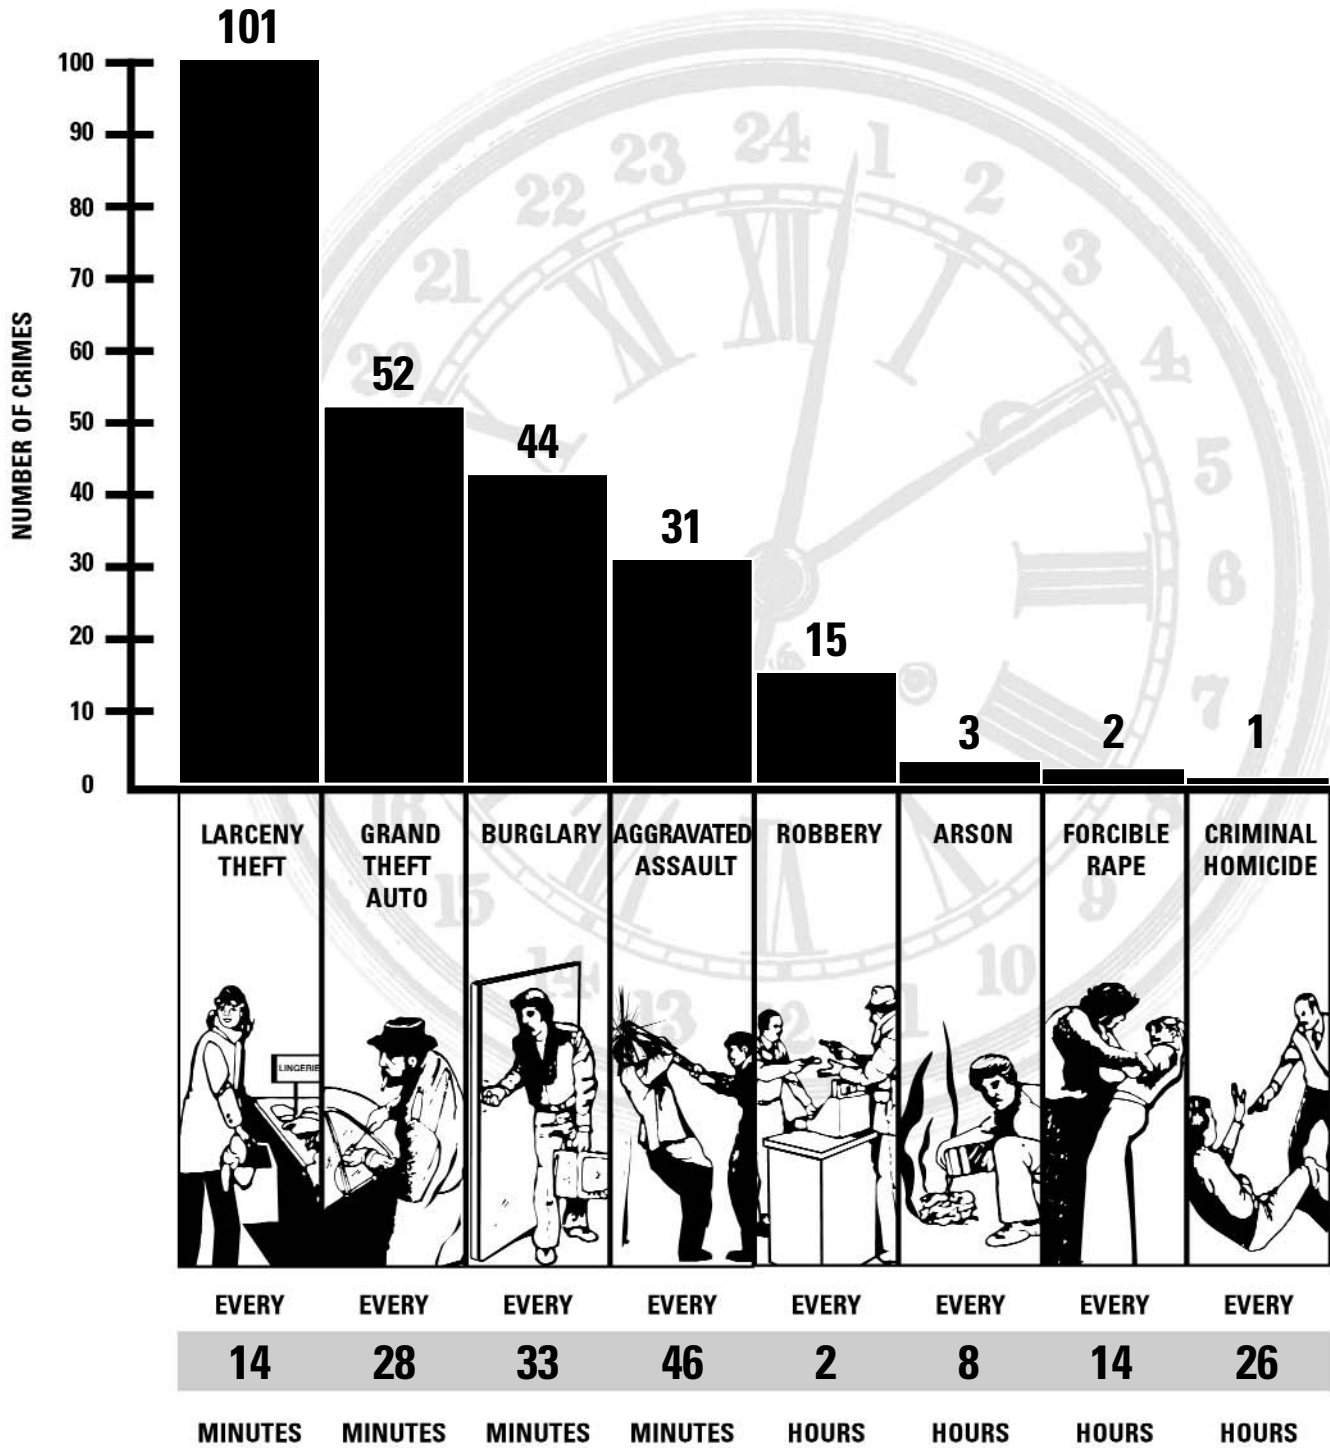

# PART I CRIME CLOCK

CRIMES COMMITTED EVERY 24 HOURS

CRIME CLOCK 2004