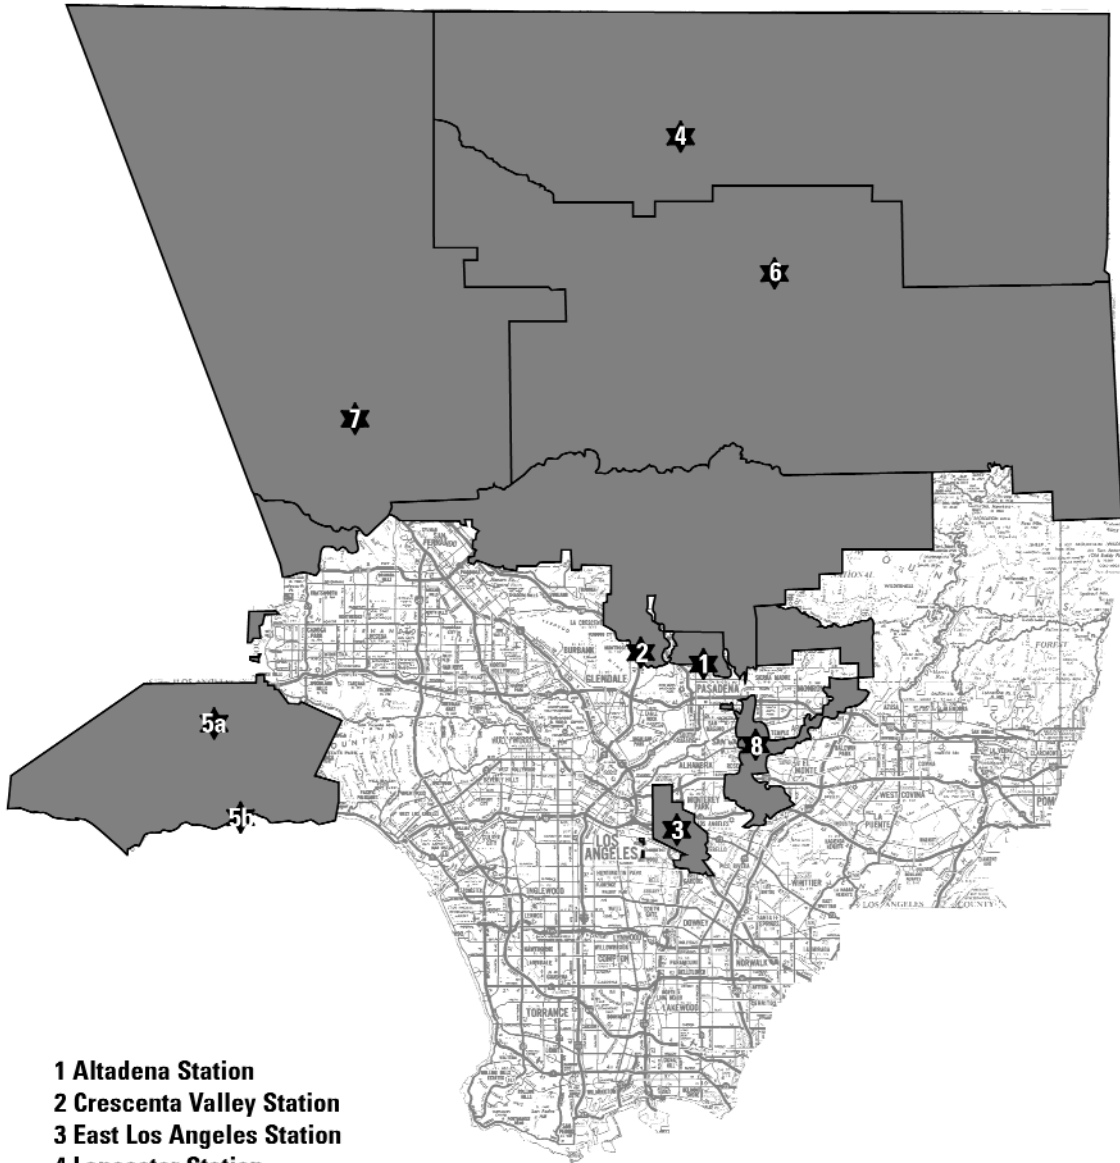

FIELD OPERATIONS REGION I

PATROL AREA MAP

- 1 Altadena Station
- 2 Crescenta Valley Station
- 3 East Los Angeles Station
- 4 Lancaster Station
- 5 Malibu/Lost Hills Station
 - a Lost Hills Station
 - b Malibu Station
- 6 Palmdale Station
- 7 Santa Clarita Valley Station
- 8 Temple Station