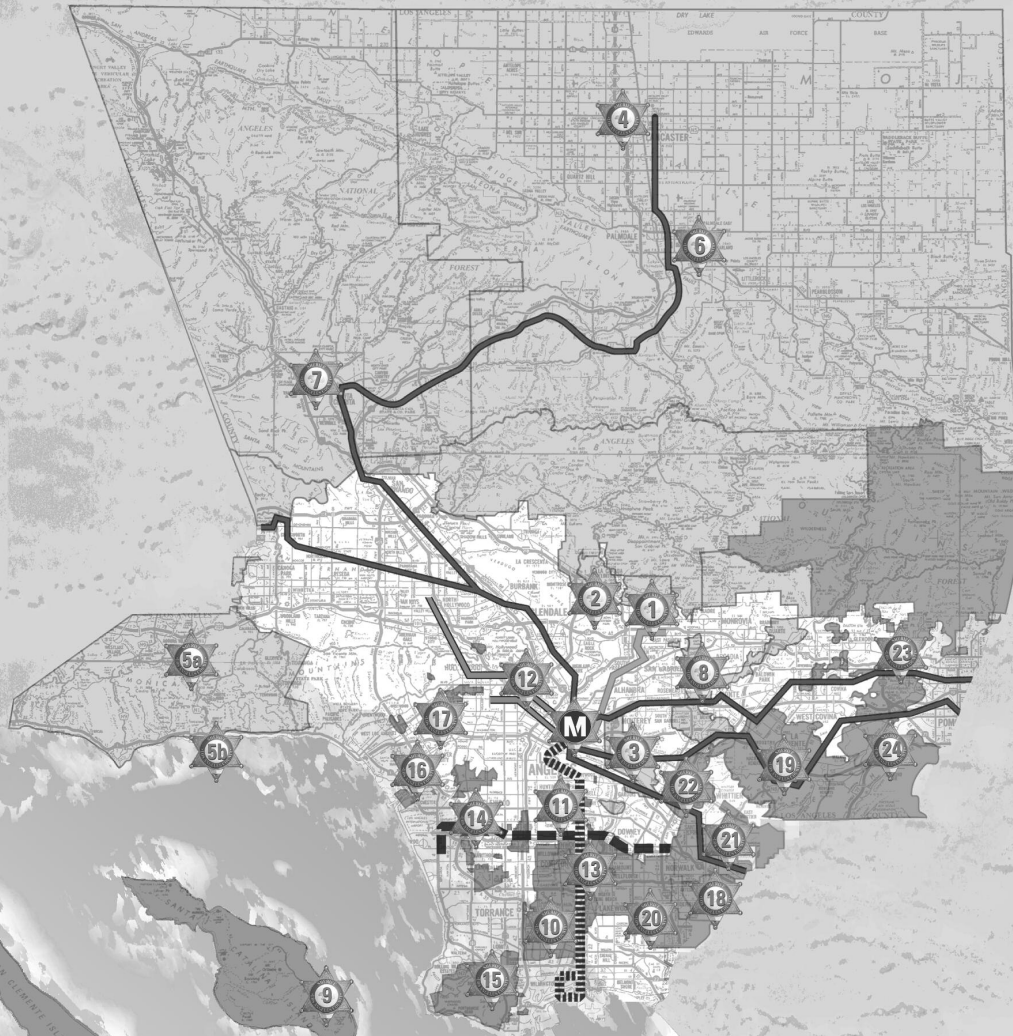

PATROL AREA MAP

Field Operations Region I
 Field Operations Region II
 Field Operations Region III

- 1 Altadena
- 2 Crescenta Valley
- 3 East Los Angeles
- 4 Lancaster
- 5 Malibu/Lost Hills
 - a Lost Hills
 - b Malibu
- 6 Palmdale
- 7 Santa Clarita Valley
- 8 Temple

- 9 Avalon
- 10 Carson
- 11 Century
- 12 Community College
- 13 Compton
- 14 Lennox
- 15 Lomita
- 16 Marina del Rey
- 17 West Hollywood

- 18 Cerritos
- 19 Industry
- 20 Lakewood
- 21 Norwalk
- 22 Pico Rivera
- 23 San Dimas
- 24 Walnut/Diamond Bar

M Office of Homeland Security - Transit Services Bureau Headquarters

Transit Services Bureau North
 Metrolink
 Metro Gold Line
 Metro Red Line

Transit Services Bureau South
 Metro Blue Line
 Metro Green Line