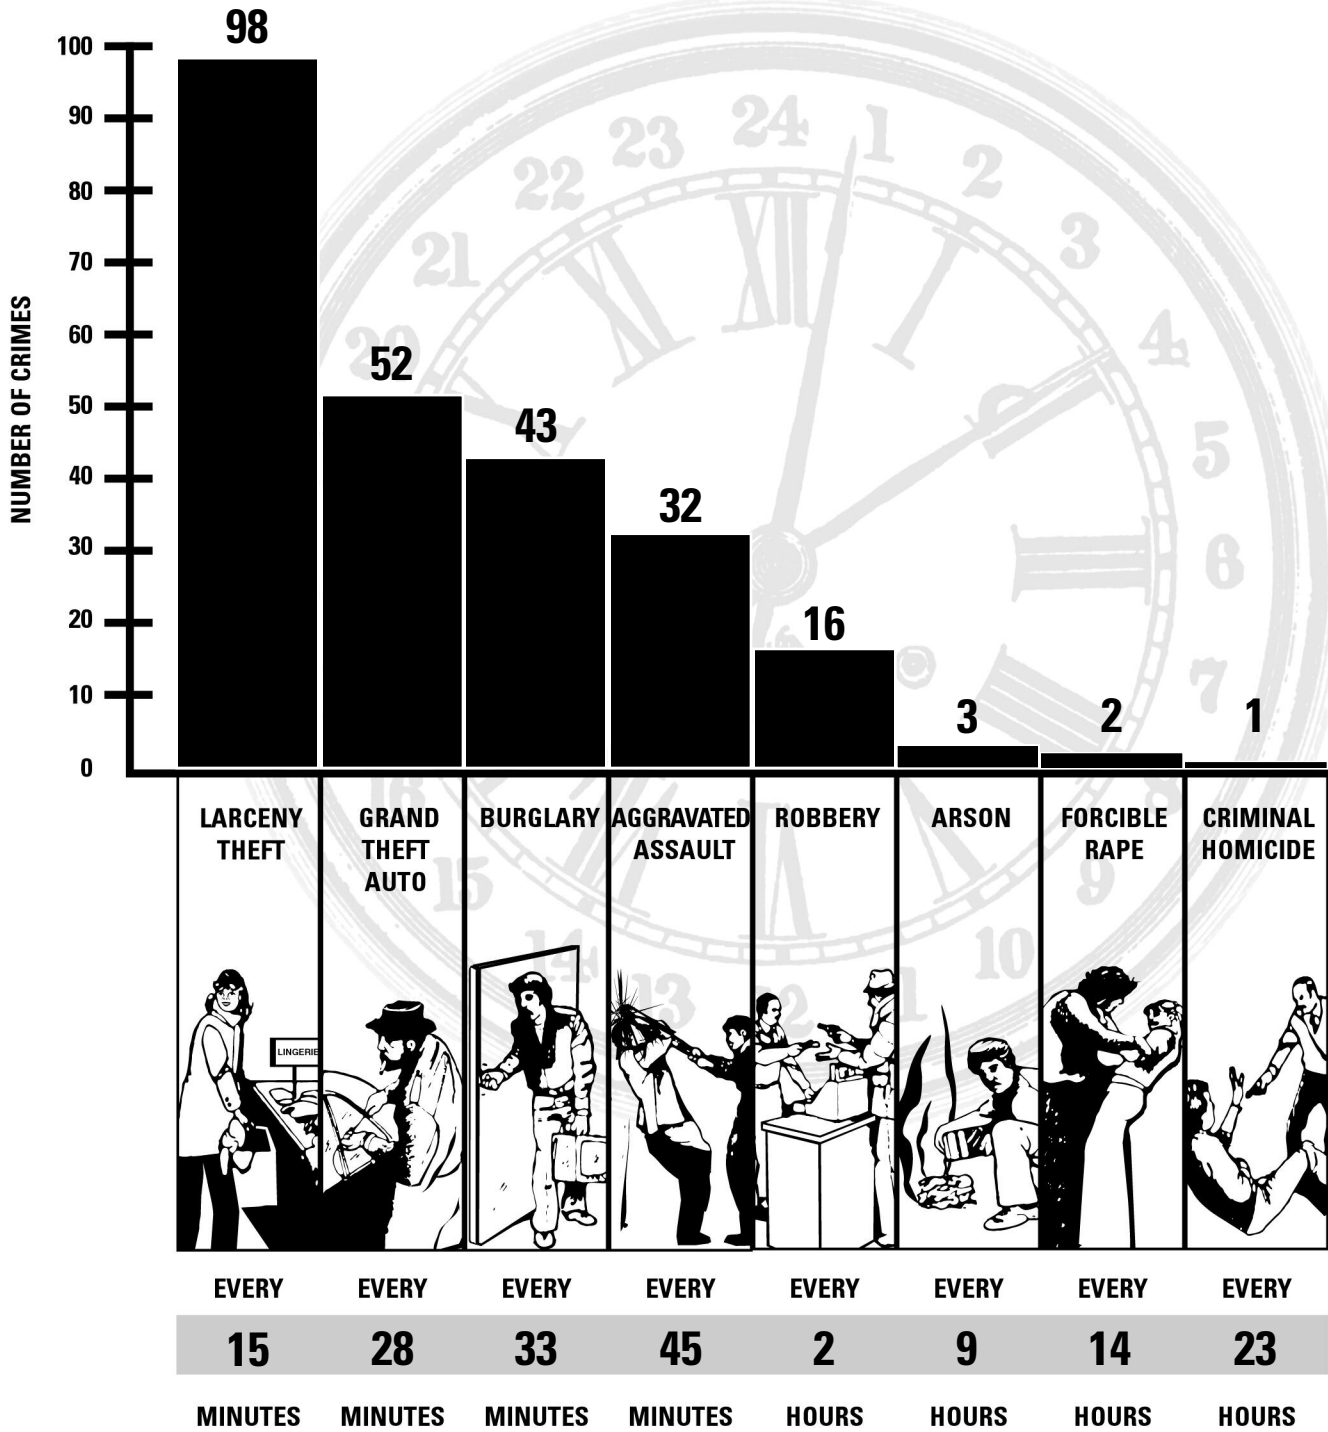

PART I CRIME CLOCK

CRIMES COMMITTED EVERY 24 HOURS

CRIME CLOCK 2005