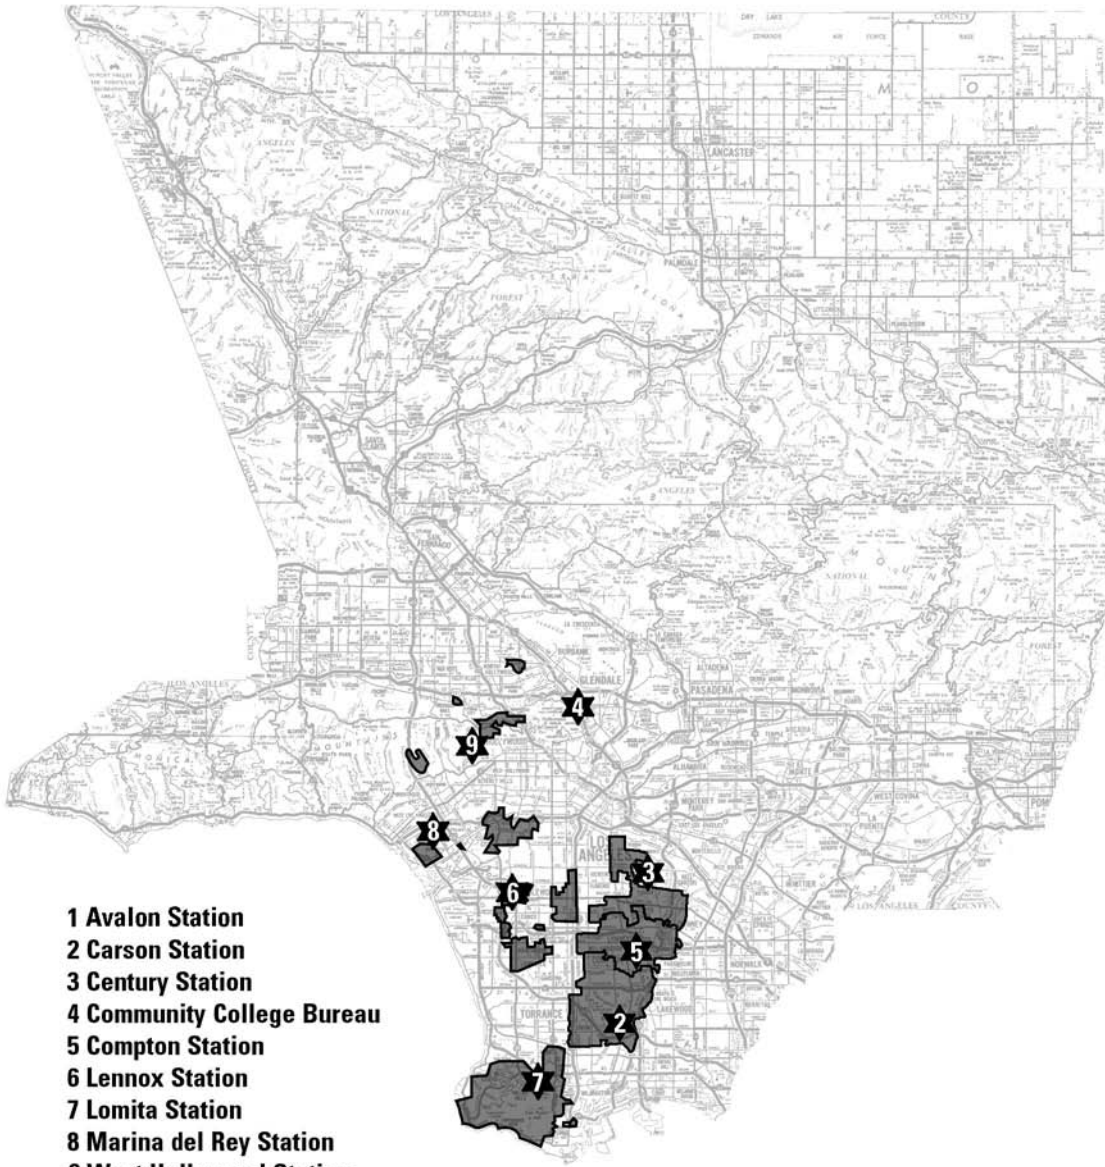

FIELD OPERATIONS REGION II

PATROL AREA MAP

- 1 Avalon Station
- 2 Carson Station
- 3 Century Station
- 4 Community College Bureau
- 5 Compton Station
- 6 Lennox Station
- 7 Lomita Station
- 8 Marina del Rey Station
- 9 West Hollywood Station