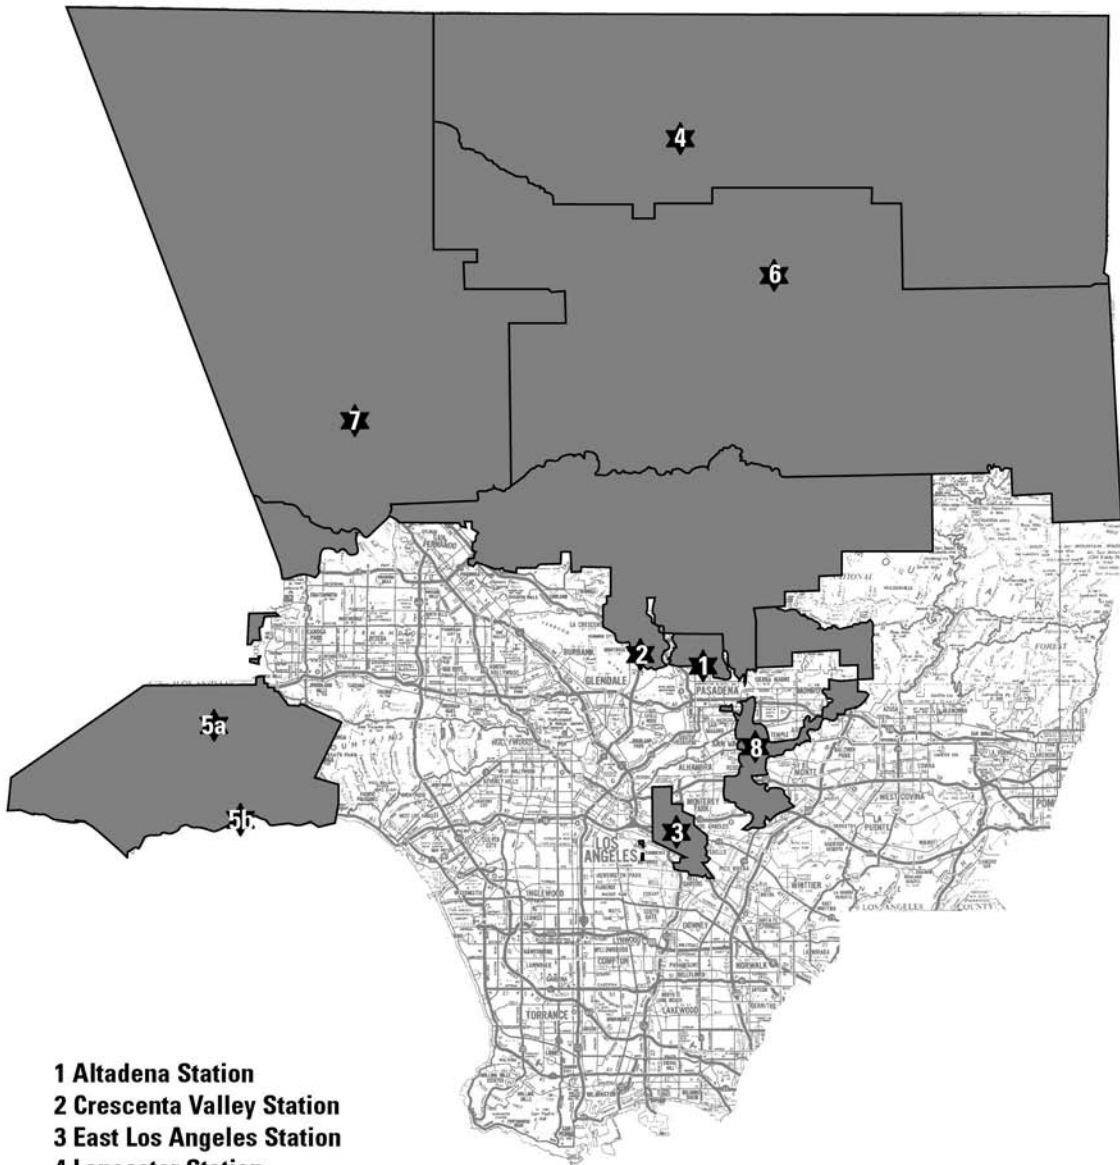

FIELD OPERATIONS REGION I

PATROL AREA MAP

- 1 Altadena Station
- 2 Crescenta Valley Station
- 3 East Los Angeles Station
- 4 Lancaster Station
- 5 Malibu/Lost Hills Station
 - a Lost Hills Station
 - b Malibu Station
- 6 Palmdale Station
- 7 Santa Clarita Valley Station
- 8 Temple Station