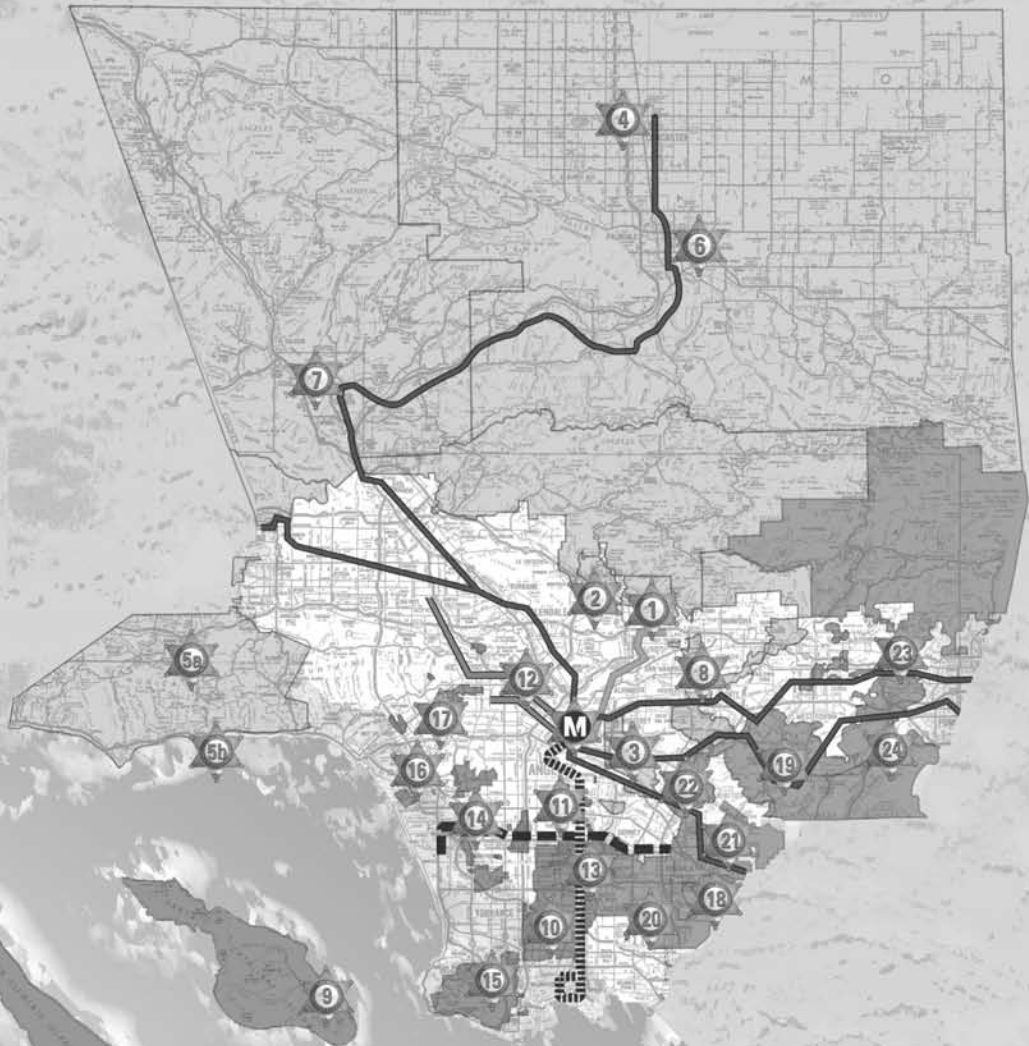

PATROL AREA MAP

Field Operations Region I
 Field Operations Region II
 Field Operations Region III

- 1 Altadena
- 2 Crescenta Valley
- 3 East Los Angeles
- 4 Lancaster
- 5 Malibu/Lost Hills
 - a Lost Hills
 - b Malibu
- 6 Palmdale
- 7 Santa Clarita Valley
- 8 Temple

- 9 Avalon
- 10 Carson
- 11 Century
- 12 Community College
- 13 Compton
- 14 Lennox
- 15 Lomita
- 16 Marina del Rey
- 17 West Hollywood

- 18 Cerritos
- 19 Industry
- 20 Lakewood
- 21 Norwalk
- 22 Pico Rivera
- 23 San Dimas
- 24 Walnut/Diamond Bar

M Office of Homeland Security - Transit Services Bureau Headquarters

Transit Services Bureau North
 Metrolink
 Metro Gold Line
 Metro Red Line

Transit Services Bureau South
 Metro Blue Line
 Metro Green Line