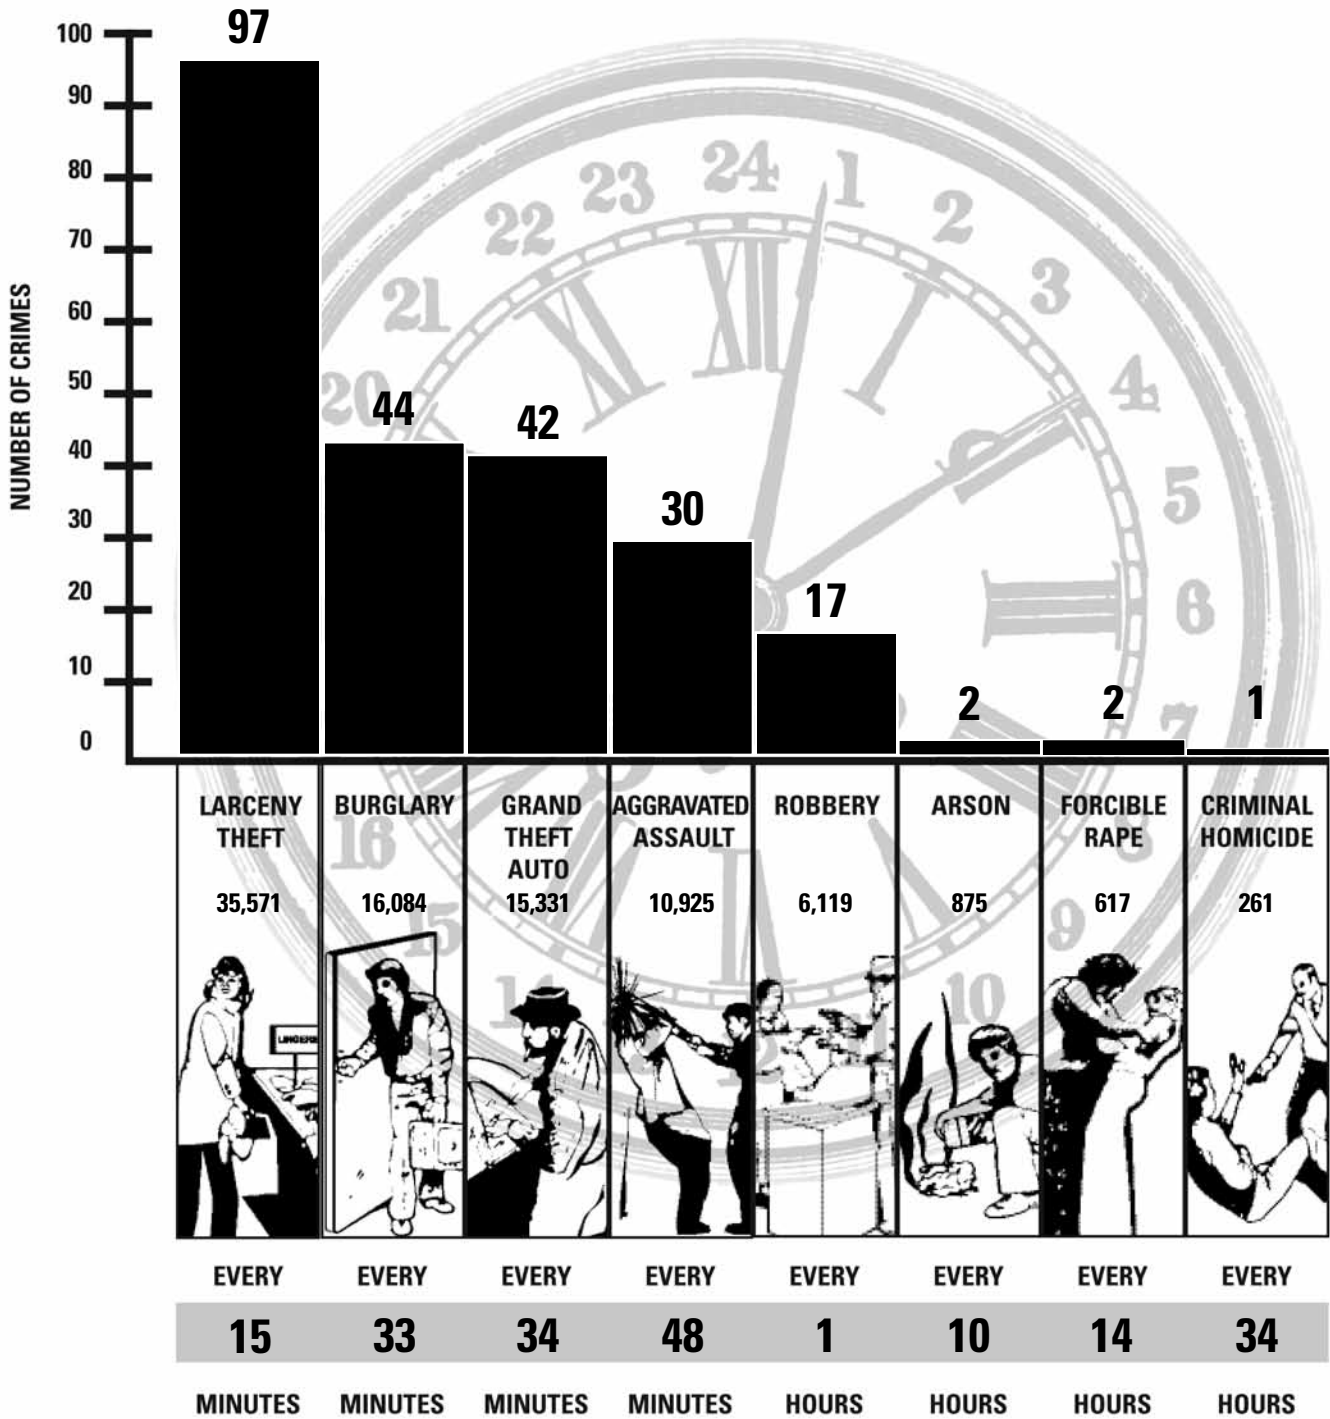

PART I CRIME CLOCK

CRIMES COMMITTED EVERY 24 HOURS

CRIME CLOCK 2008