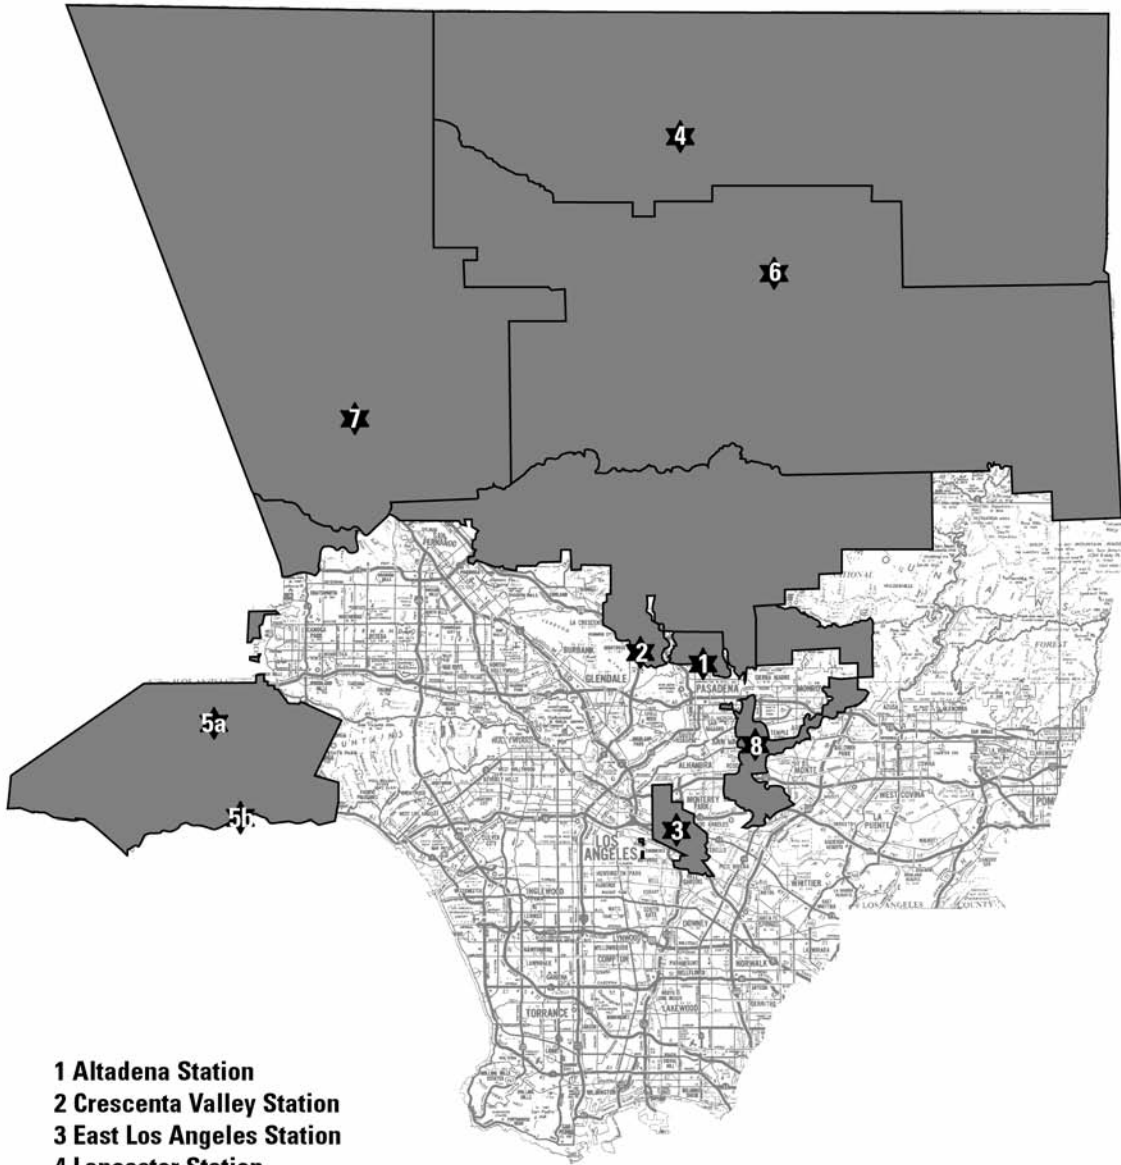

FIELD OPERATIONS REGION I

PATROL AREA MAP

- 1 Altadena Station
- 2 Crescenta Valley Station
- 3 East Los Angeles Station
- 4 Lancaster Station
- 5 Malibu/Lost Hills Station
 - a Lost Hills Station
 - b Malibu Station
- 6 Palmdale Station
- 7 Santa Clarita Valley Station
- 8 Temple Station