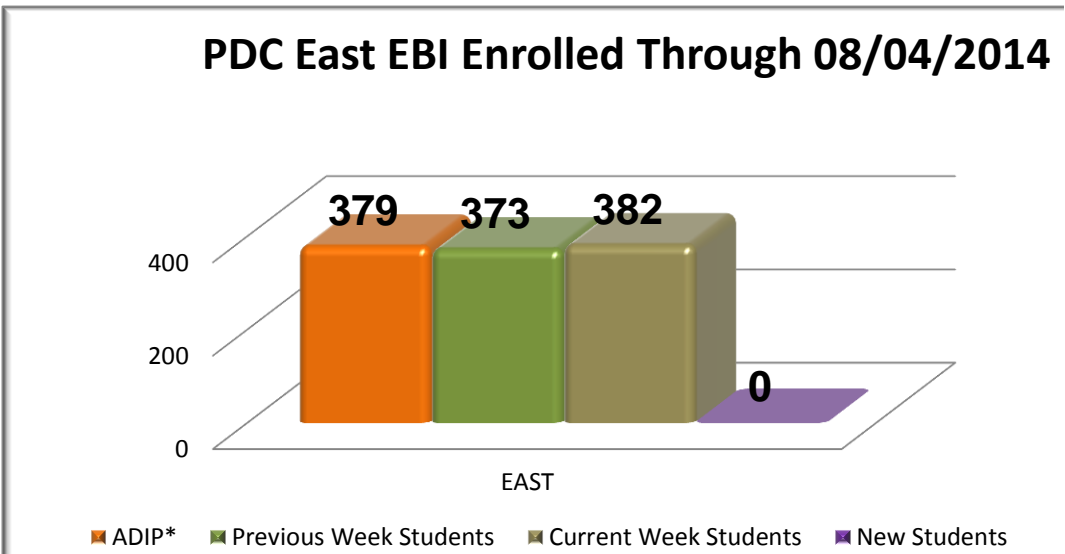

45.58% of the Average Daily Inmate Population Enrolled in EBI

- Average Daily Inmate Population
- Previous Weekly EBI Enrollment
- Current Weekly to Date EBI Enrollment
- New Students who have never been enrolled in EBI

Education-Based Incarceration consists of Educational, Vocational, and Life Skills classes in both structured and unstructured environments.

* Average Daily Inmate Population (ADIP)