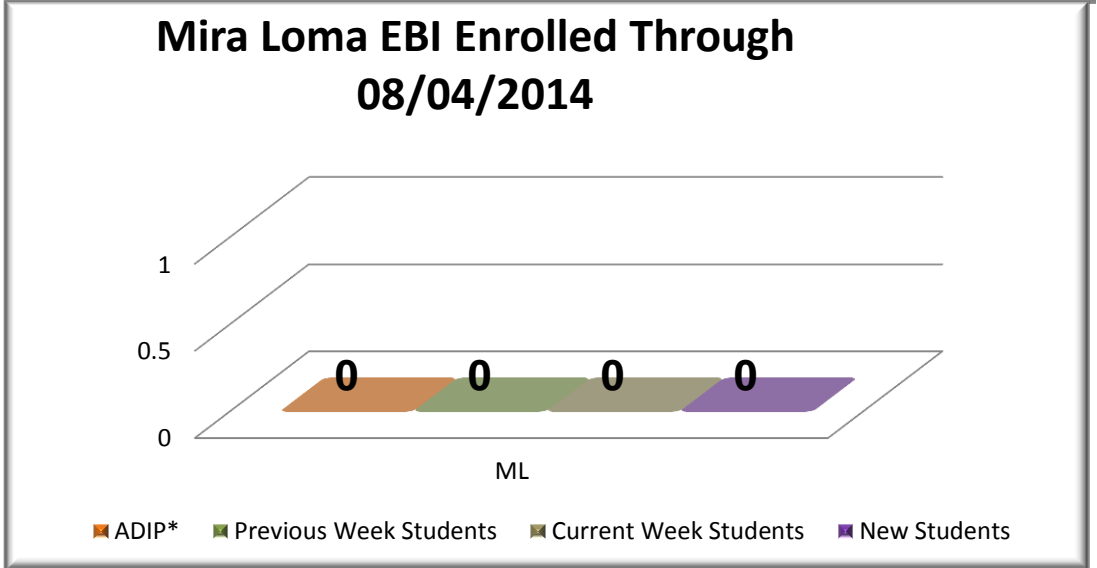

45.58% of the Average Daily Inmate Population Enrolled in EBI

- Average Daily Inmate Population
- Previous Weekly EBI Enrollment
- Current Weekly to Date EBI Enrollment
- New Students who have never been enrolled in EBI

Education-Based Incarceration consists of Educational, Vocational, and Life Skills classes in both structured and unstructured environments.

* Average Daily Inmate Population (ADIP)