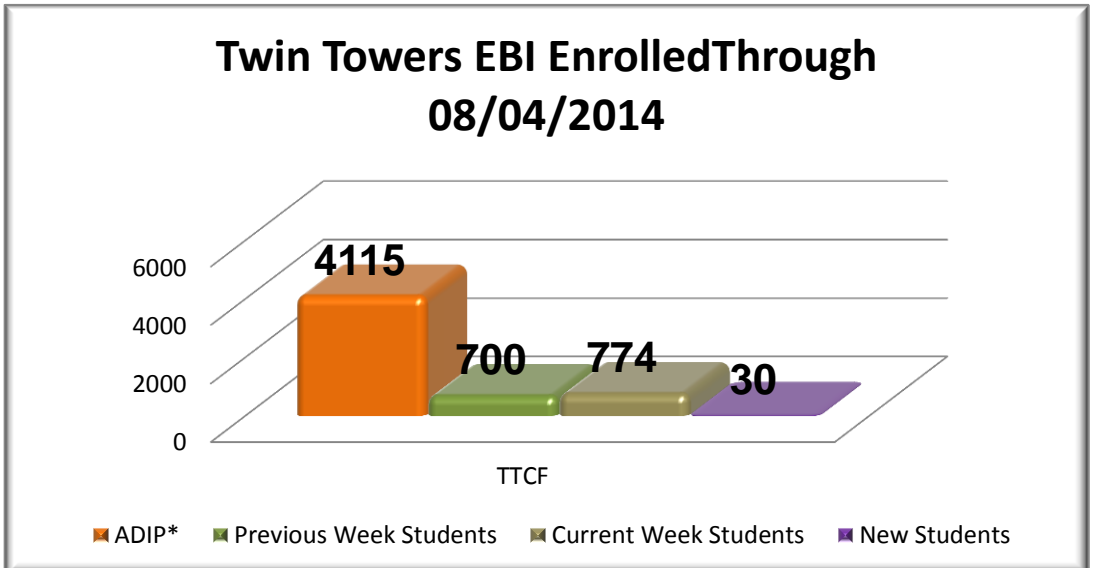

45.58% of the Average Daily Inmate Population Enrolled in EBI

- Average Daily Inmate Population
- Previous Weekly EBI Enrollment
- Current Weekly to Date EBI Enrollment
- New Students who have never been enrolled in EBI

Education-Based Incarceration consists of Educational, Vocational, and Life Skills classes in both structured and unstructured environments.

* Average Daily Inmate Population (ADIP)