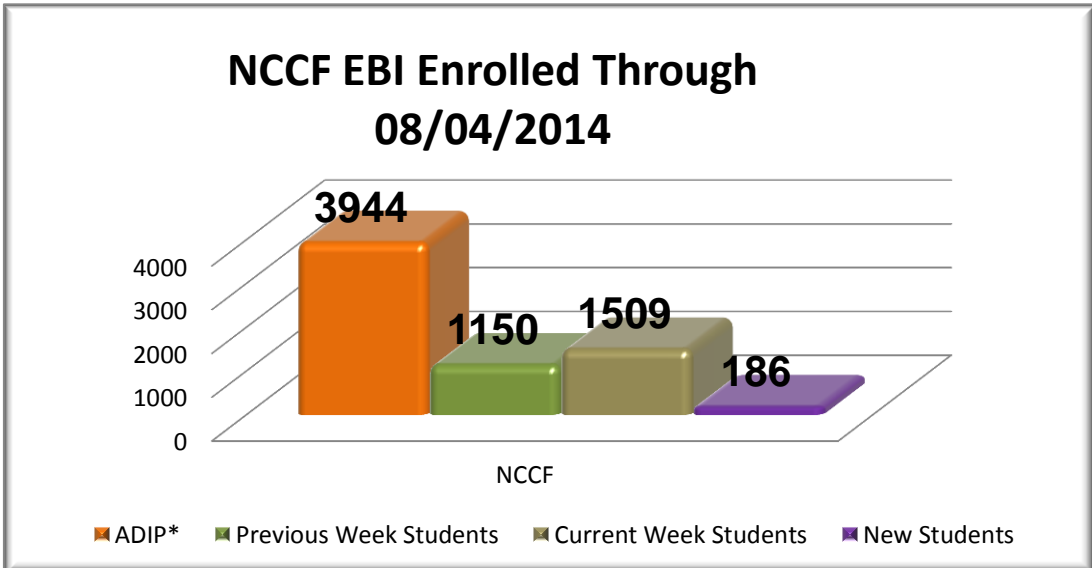

45.58% of the Average Daily Inmate Population Enrolled in EBI

- Average Daily Inmate Population
- Previous Weekly EBI Enrollment
- Current Weekly to Date EBI Enrollment
- New Students who have never been enrolled in EBI

Education-Based Incarceration consists of Educational, Vocational, and Life Skills classes in both structured and unstructured environments.

* Average Daily Inmate Population (ADIP)