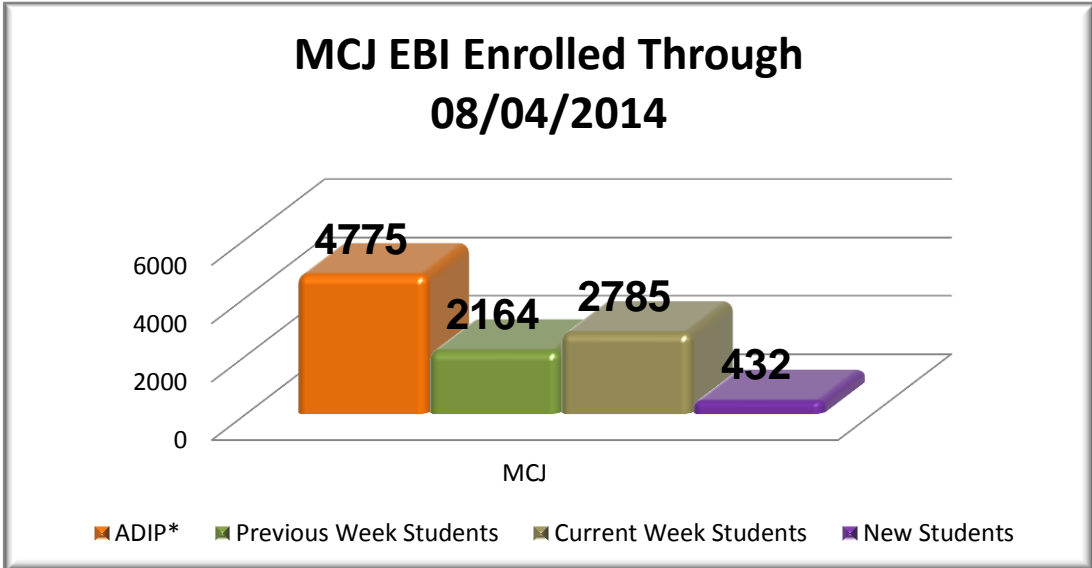

45.58% of the Average Daily Inmate Population Enrolled in EBI

- Average Daily Inmate Population
- Previous Weekly EBI Enrollment
- Current Weekly to Date EBI Enrollment
- New Students who have never been enrolled in EBI

Education-Based Incarceration consists of Educational, Vocational, and Life Skills classes in both structured and unstructured environments.

* Average Daily Inmate Population (ADIP)