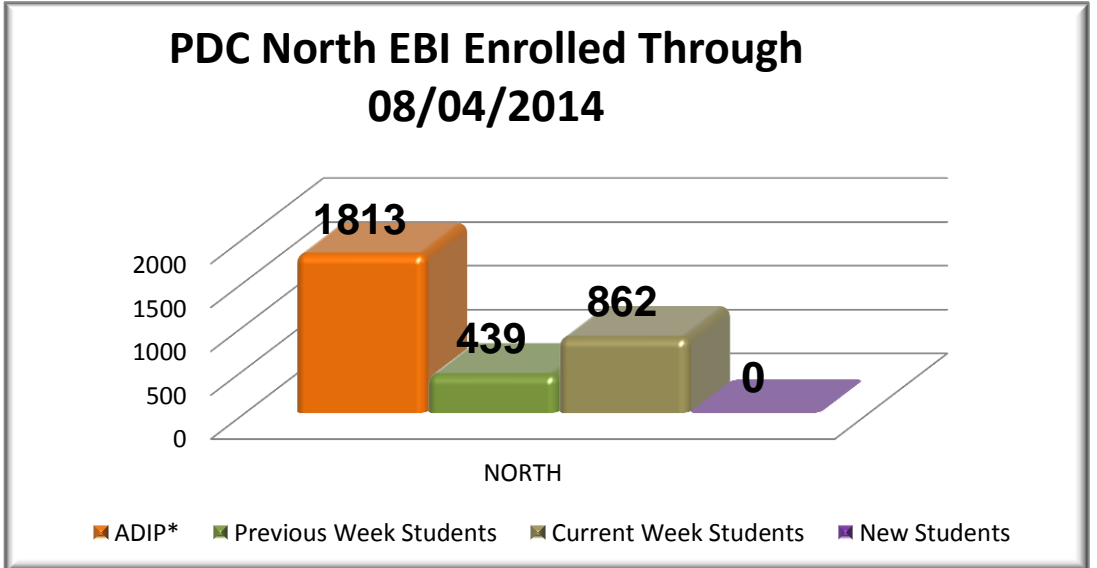

45.58% of the Average Daily Inmate Population Enrolled in EBI

- Average Daily Inmate Population
- Previous Weekly EBI Enrollment
- Current Weekly to Date EBI Enrollment
- New Students who have never been enrolled in EBI

Education-Based Incarceration consists of Educational, Vocational, and Life Skills classes in both structured and unstructured environments.

* Average Daily Inmate Population (ADIP)