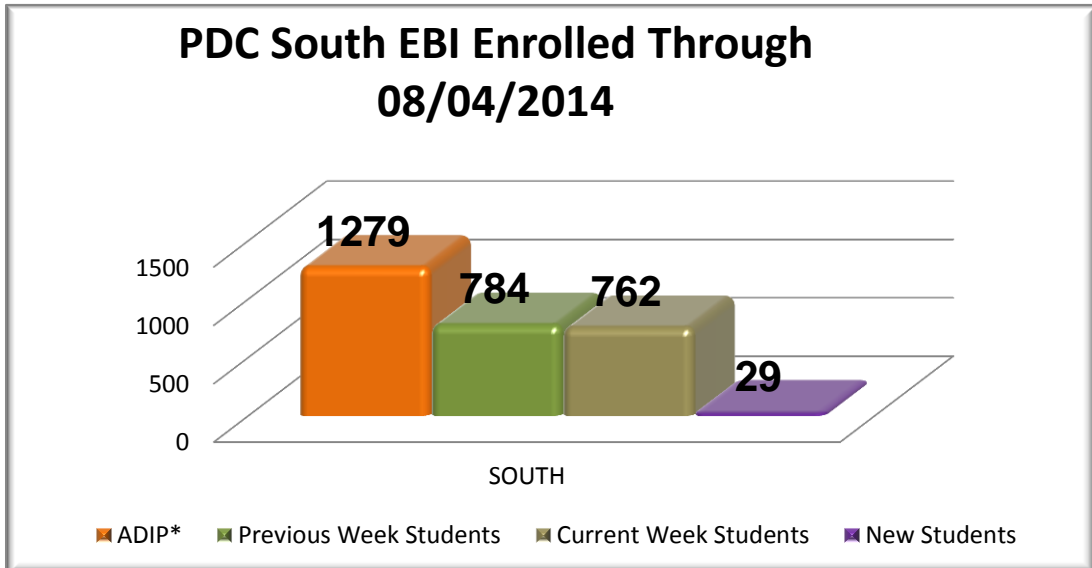

45.58% of the Average Daily Inmate Population Enrolled in EBI

- Average Daily Inmate Population
- Previous Weekly EBI Enrollment
- Current Weekly to Date EBI Enrollment
- New Students who have never been enrolled in EBI

Education-Based Incarceration consists of Educational, Vocational, and Life Skills classes in both structured and unstructured environments.

* Average Daily Inmate Population (ADIP)