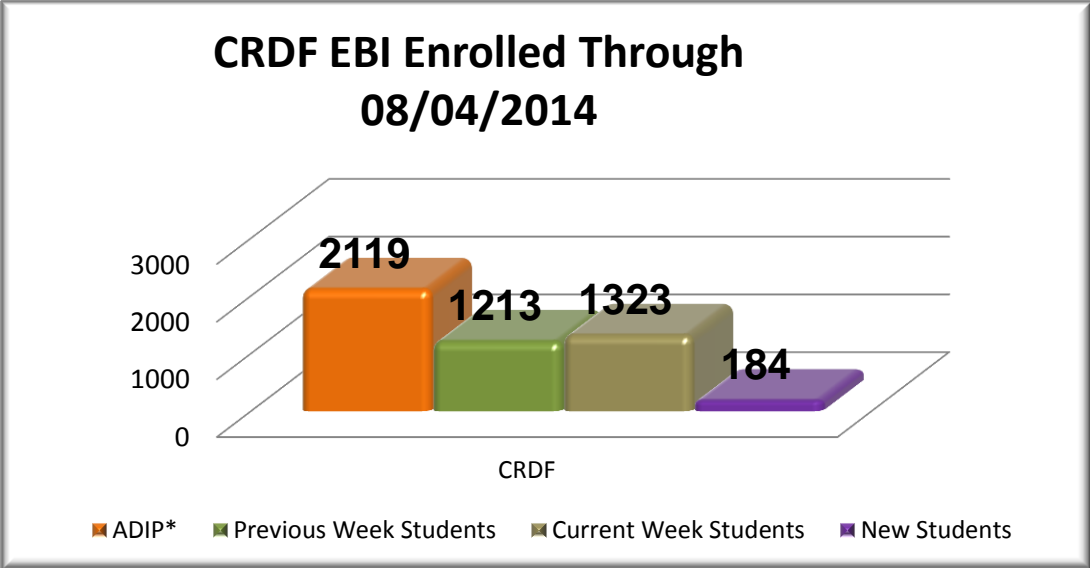

45.58% of the Average Daily Inmate Population Enrolled in EBI

- Average Daily Inmate Population
- Previous Weekly EBI Enrollment
- Current Weekly to Date EBI Enrollment
- New Students who have never been enrolled in EBI

Education-Based Incarceration consists of Educational, Vocational, and Life Skills classes in both structured and unstructured environments.

* Average Daily Inmate Population (ADIP)