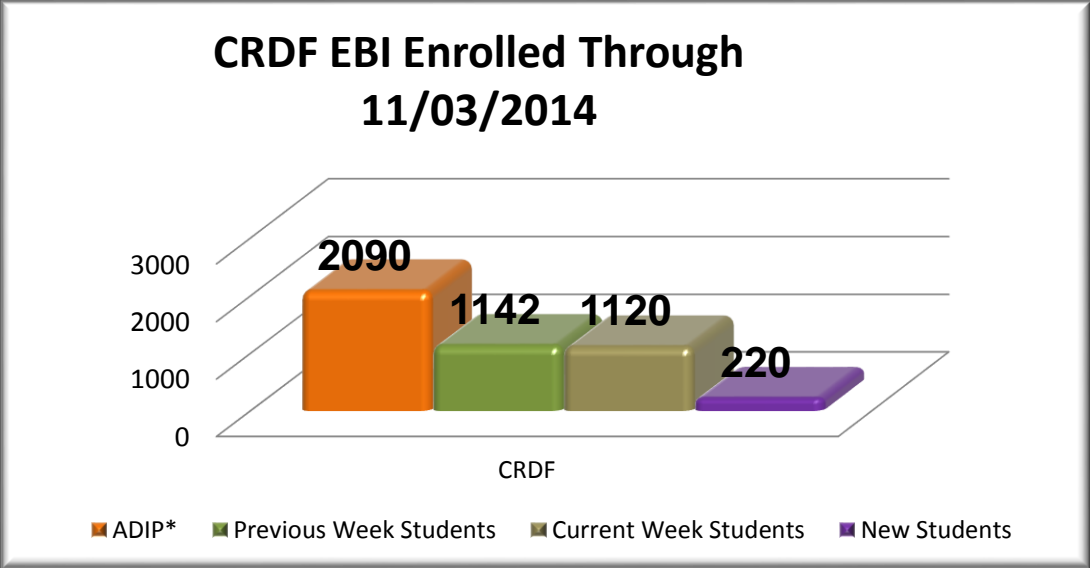

**42.53% of the Average Daily Inmate Population Enrolled in EBI**

- Average Daily Inmate Population
- Previous Weekly EBI Enrollment
- Current Weekly to Date EBI Enrollment
- New Students who have never been enrolled in EBI

**Education-Based Incarceration consists of Educational, Vocational, and Life Skills classes in both structured and unstructured environments.**

\* Average Daily Inmate Population (ADIP)