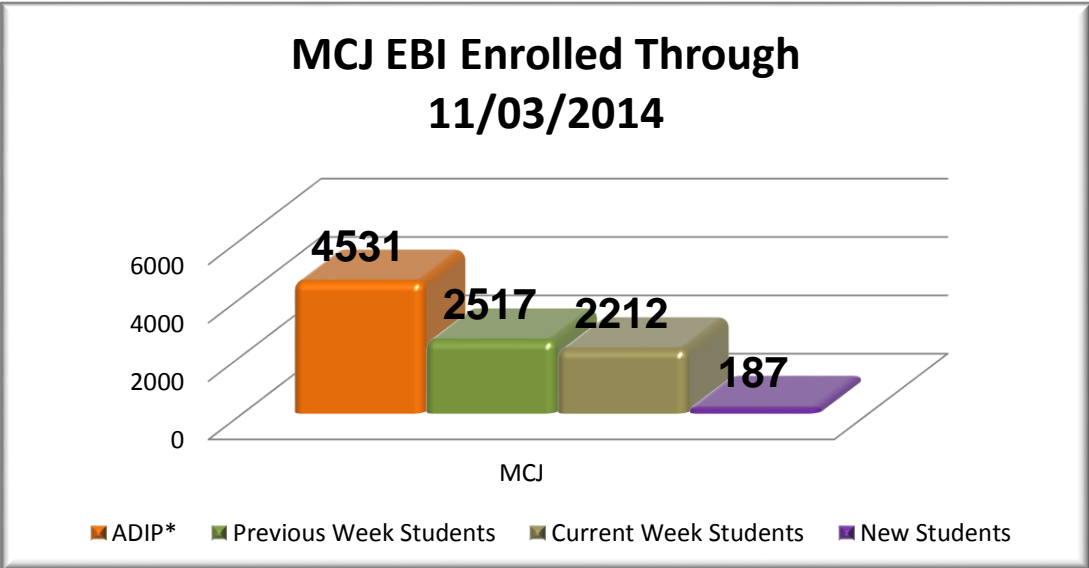

**42.53% of the Average Daily Inmate Population Enrolled in EBI**

- Average Daily Inmate Population
- Previous Weekly EBI Enrollment
- Current Weekly to Date EBI Enrollment
- New Students who have never been enrolled in EBI

**Education-Based Incarceration consists of Educational, Vocational, and Life Skills classes in both structured and unstructured environments.**

\* Average Daily Inmate Population (ADIP)