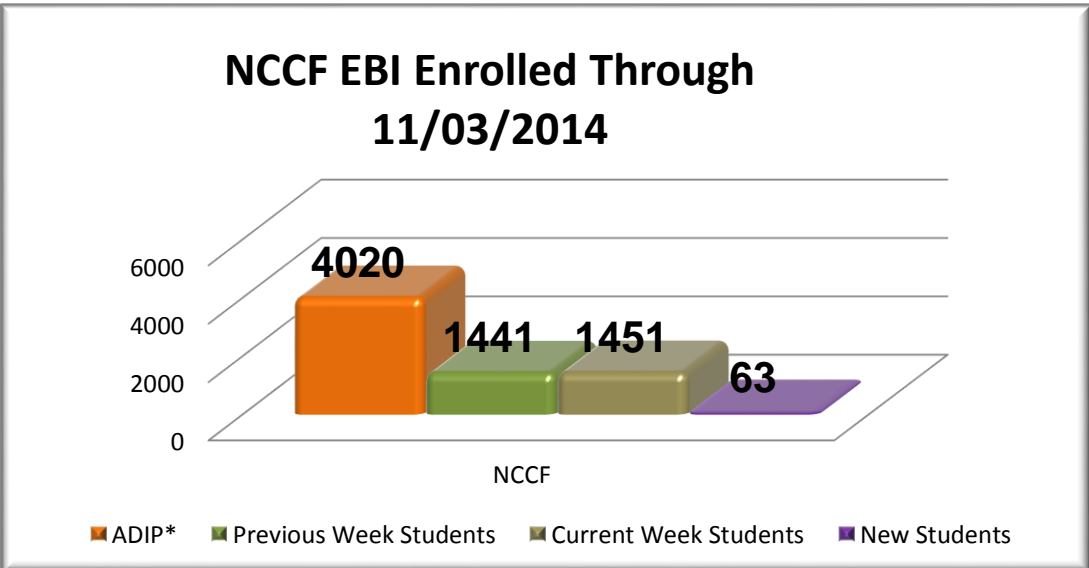

**42.53% of the Average Daily Inmate Population Enrolled in EBI**

- Average Daily Inmate Population
- Previous Weekly EBI Enrollment
- Current Weekly to Date EBI Enrollment
- New Students who have never been enrolled in EBI

**Education-Based Incarceration consists of Educational, Vocational, and Life Skills classes in both structured and unstructured environments.**

\* Average Daily Inmate Population (ADIP)