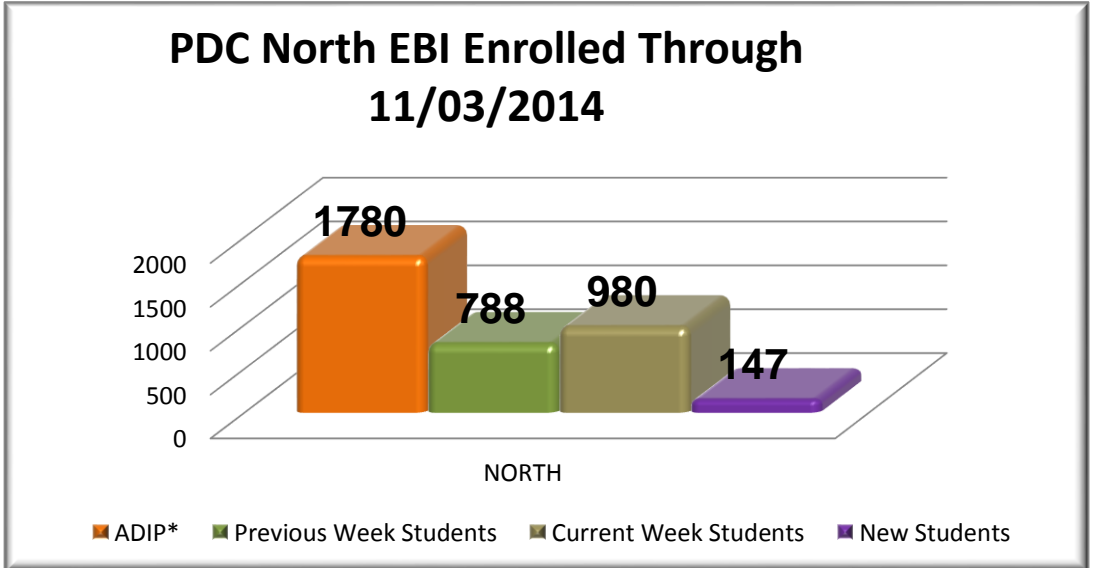

**42.53% of the Average Daily Inmate Population Enrolled in EBI**

- Average Daily Inmate Population
- Previous Weekly EBI Enrollment
- Current Weekly to Date EBI Enrollment
- New Students who have never been enrolled in EBI

**Education-Based Incarceration consists of Educational, Vocational, and Life Skills classes in both structured and unstructured environments.**

\* Average Daily Inmate Population (ADIP)