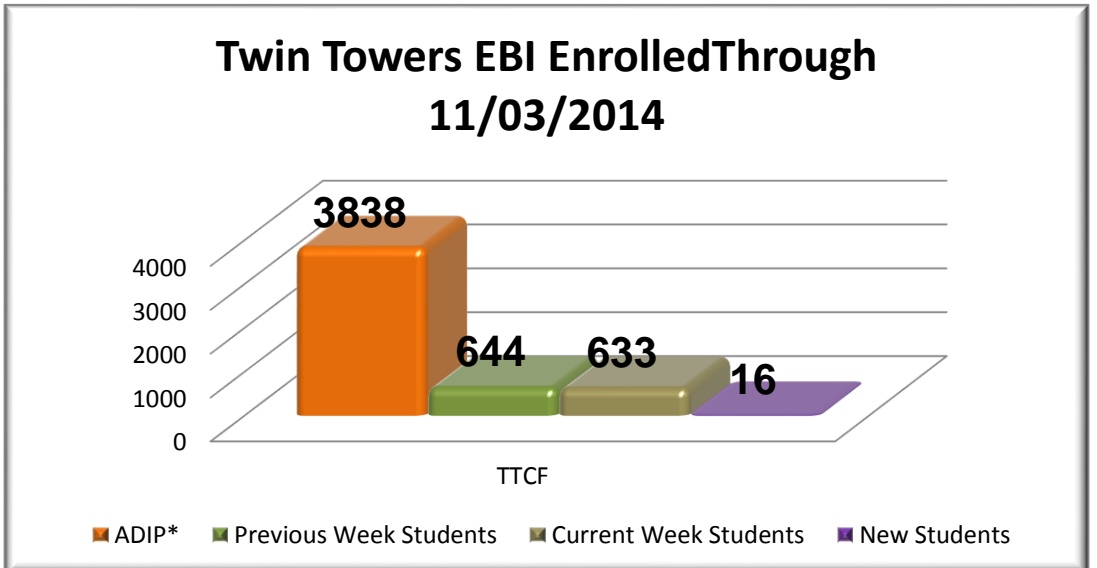

**42.53% of the Average Daily Inmate Population Enrolled in EBI**

- Average Daily Inmate Population
- Previous Weekly EBI Enrollment
- Current Weekly to Date EBI Enrollment
- New Students who have never been enrolled in EBI

**Education-Based Incarceration consists of Educational, Vocational, and Life Skills classes in both structured and unstructured environments.**

\* Average Daily Inmate Population (ADIP)