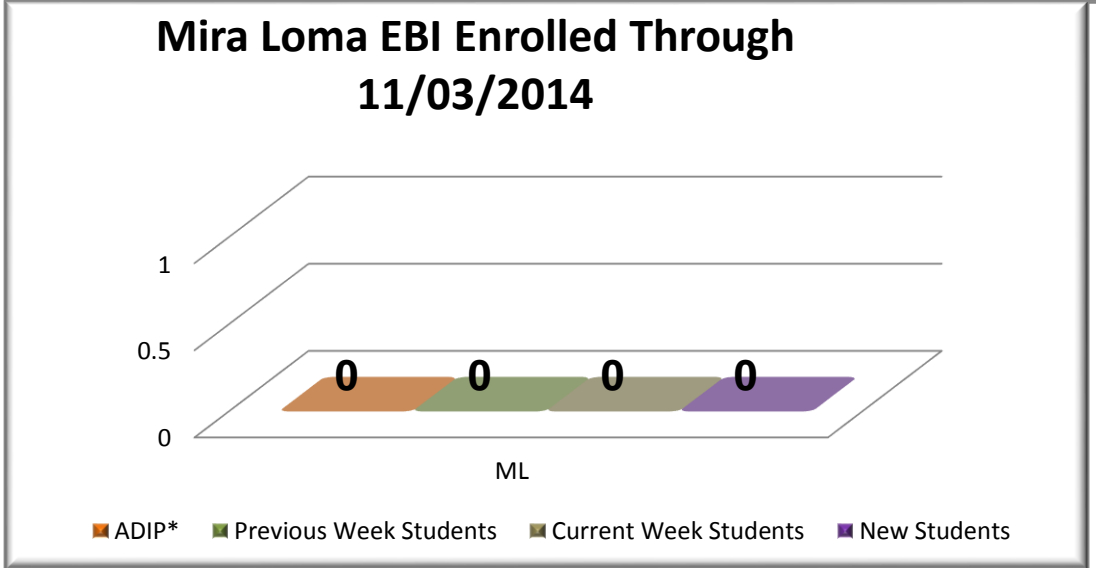

**42.53% of the Average Daily Inmate Population Enrolled in EBI**

- Average Daily Inmate Population
- Previous Weekly EBI Enrollment
- Current Weekly to Date EBI Enrollment
- New Students who have never been enrolled in EBI

**Education-Based Incarceration consists of Educational, Vocational, and Life Skills classes in both structured and unstructured environments.**

\* Average Daily Inmate Population (ADIP)