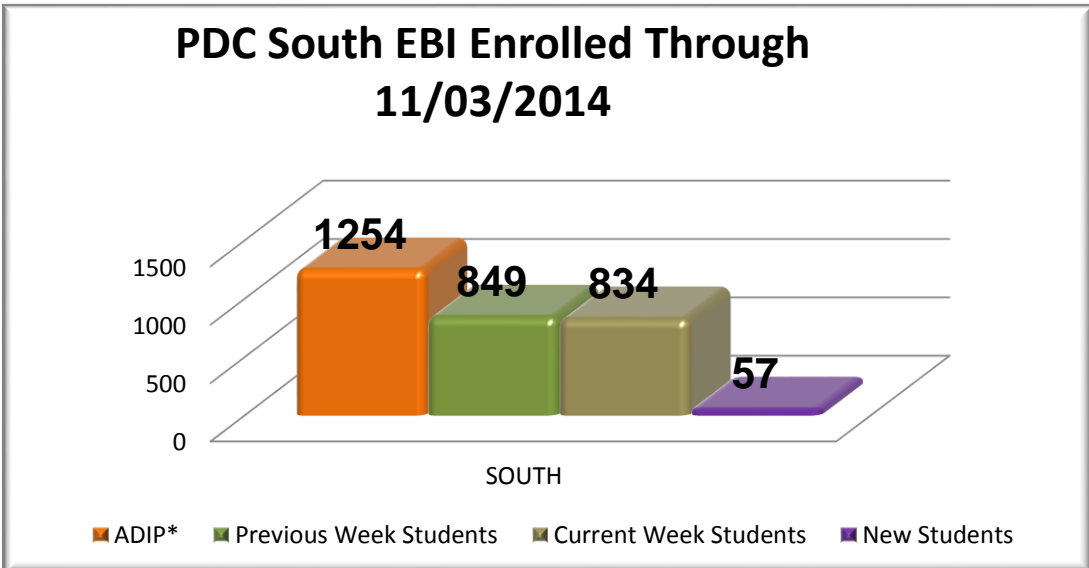

**42.53% of the Average Daily Inmate Population Enrolled in EBI**

- Average Daily Inmate Population
- Previous Weekly EBI Enrollment
- Current Weekly to Date EBI Enrollment
- New Students who have never been enrolled in EBI

**Education-Based Incarceration consists of Educational, Vocational, and Life Skills classes in both structured and unstructured environments.**

\* Average Daily Inmate Population (ADIP)