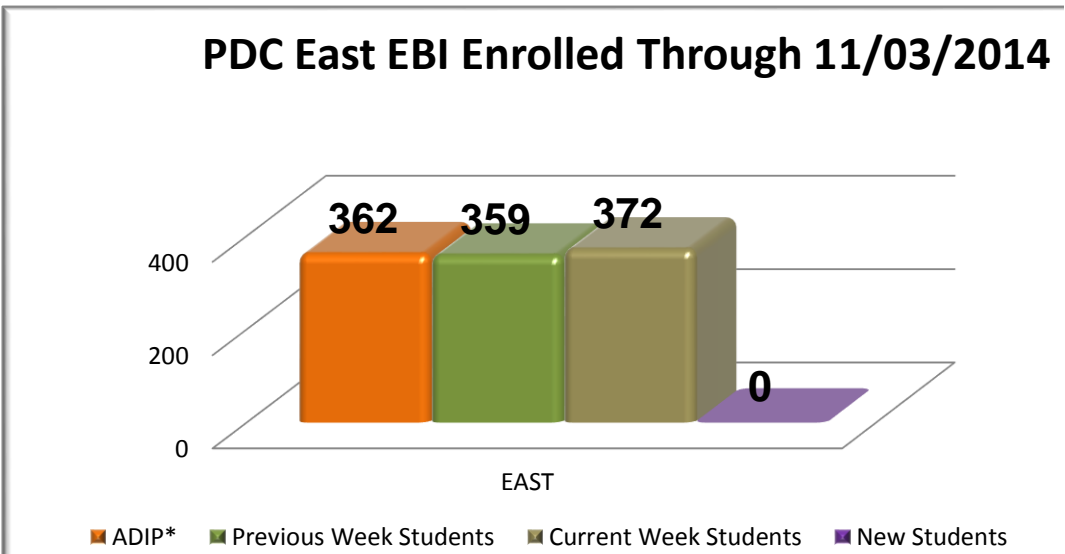

**42.53% of the Average Daily Inmate Population Enrolled in EBI**

- Average Daily Inmate Population
- Previous Weekly EBI Enrollment
- Current Weekly to Date EBI Enrollment
- New Students who have never been enrolled in EBI

**Education-Based Incarceration consists of Educational, Vocational, and Life Skills classes in both structured and unstructured environments.**

\* Average Daily Inmate Population (ADIP)