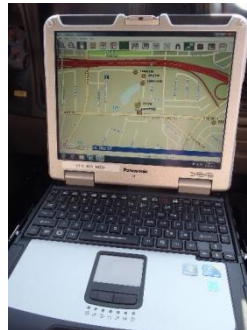

East Los Angeles Station receives new technology

The Los Angeles County Sheriff's Department proudly announces the deployment of over 1,000 Mobile Data Computers (MDC), installed in marked and unmarked Sheriff's radio cars and motorcycles. The computers were formally introduced November 2, 2011, by the Los Angeles County Sheriff's Department Communications and Fleet Management Bureau as part of the Mobile Data Computer Systems (MDCS) Project, in partnership with Raytheon to provide deputies with faster and more detailed information while working in the field. East Los Angeles Station has over 24 cars equipped with these new Mobile Data Computers.

Old Mobile Digital Terminal New Mobile Data Computer

Captain Scott Edson, Bureau Commander of the Communications and Fleet Management Bureau, said, "The Mobile Data Computer was the foundation of our future. With over 1,000 deployed, we now have the foundation for new technologies, which have become more efficient, and better serve the public.

Captain Edson went on to say, "The bottom line is the MDC brings much more knowledge to the field deputy, allowing him/her to be more responsive to the community and fight crime. A dispatcher can see a deputy's location relative to a call for service improving response times, deputies can see each other when responding to contain a crime location and simply fill in the gaps, and so much more. We will continue to look for technologies that will make us more efficient and improve our ability to serve the county residents and visitors."