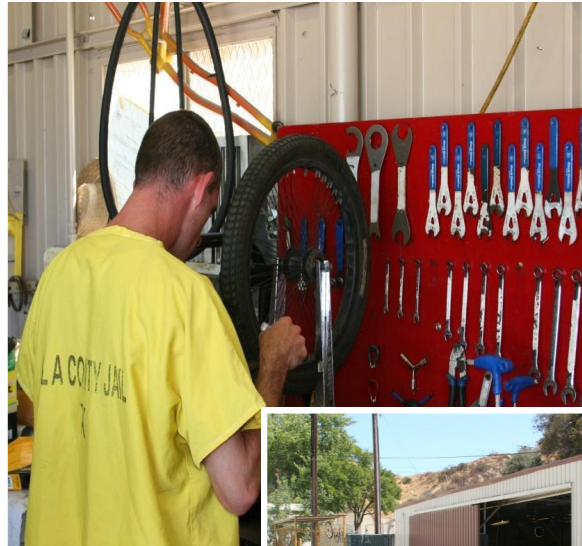

BICYCLE SHOP

*Los Angeles County Sheriff's Department
Jail Enterprises Unit*

Bicycle Shop Information:

The bicycle shop at Pitchess Detention Center in Castaic offers all types of bicycle services, such as tune-ups, tire and tube replacements, assembly of your new bike, and even overhauls on your current bike.

In order to purchase products or services produced by Jail Enterprises Unit, you must be a member of the LASD family, a county or government agency, or a non-profit organization. Any non-department members require a background check to enter Pitchess Detention Center.

The Bike Repair shop at Pitchess Detention Center, repairs and services most bicycles. All services are performed by inmates under the direct supervision of our credentialed vocational instructor, Mark DiDia. Please call (661) 295-8080 for assistance or to make an appointment.