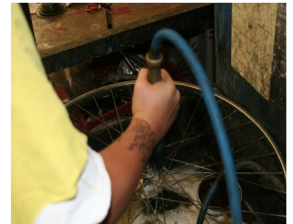

BICYCLE SHOP

*Los Angeles County Sheriff's Department
Jail Enterprises Unit*

General Pricing

Basic Tune Up	\$15.00	Handlebar Install w/Cables	\$11.00
Major Tune Up	\$25.00	Headset Adjustment	\$2.00
Complete Overhaul	\$45.00	Headset Install	\$6.00
Assemble Boxed Bicycle	\$15.00	Headset Overhaul	\$5.00
Baby Seat Install	\$5.00	Hub Adjustment—STD	\$2.00
Baby Tape Install Road	\$3.00	Hub Adjustment—Coasters/3 spd	\$2.00
Bottom Bracket Install	\$8.00	Hub Overhaul Coaster	\$6.00
Box Bicycle for Shipping	\$10.00	Hub Overhaul—STD	\$5.00
Brake Adjustment	\$2.00	Light Install	\$2.00
Brake Cable Installation	\$3.00	Light Install w/ Recharge Bat	\$2.00
Brake Install/Overhaul	\$5.00	Lock Install	\$2.00
Cass/Frwhl Install/Replace	\$3.00	Misc. Accessory Install	\$2.00
Chain Install/Adjust	\$3.00	Pedal Cleat Install	\$2.00
Computer Install STD	\$3.00	Pedal Install	\$2.00
Computer Install CDNC	\$5.00	Pedal Overhaul/Pair	\$10.00
Crankset Install w/Bt Brack	\$3.00	Rack Install	\$3.00
Crankset Install w/o Bt Brack	\$8.00	Shifter Install	\$8.00
Deraillieur Adjustment	\$3.00	Shifter/Brake Lever Install	\$11.00
Deraillieur Cable Install	\$3.00	Spot Adjust/Min Service	\$2.00
Deraillieur Install/Overhaul	\$5.00	Stem Install ATB w/o Cables	\$3.00
Fork Install Basic	\$11.00	Stem Install Road w/o Cables	\$5.00
Fork Install w/Cut	\$15.00	Tire Install Sew-up	\$6.00
Fork Install w/Cut & Cable	\$18.00	Tire Liner Install	\$2.00
Fork Overhaul Suspension	\$13.00	Tube Tire Install	\$2.00
Fork Overhaul Suspension Race-T	\$15.00	Wheel Assembly	\$11.00
Frame Drop Out Alignment	\$5.00	Wheel True Major	\$6.00
Handlebar Install/Aerobar	\$6.00	Wheel True Minor	\$5.00
Handlebar Install STD	\$5.00	Wheel True Standard	\$3.00