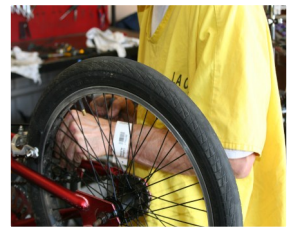

BICYCLE SHOP

*Los Angeles County Sheriff's Department
Jail Enterprises Unit*

General Pricing

Basic Tune Up	\$15.00	Handlebar Install w/Cables	\$11.00
Major Tune Up	\$25.00	Headset Adjustment	\$2.00
Complete Overhaul	\$45.00	Headset Install	\$6.00
Assemble Boxed Bicycle	\$15.00	Headset Overhaul	\$5.00
Baby Seat Install	\$5.00	Hub Adjustment—STD	\$2.00
Baby Tape Install Road	\$3.00	Hub Adjustment—Coasters/3 spd	\$2.00
Bottom Bracket Install	\$8.00	Hub Overhaul Coaster	\$6.00
Box Bicycle for Shipping	\$10.00	Hub Overhaul—STD	\$5.00
Brake Adjustment	\$2.00	Light Install	\$2.00
Brake Cable Installation	\$3.00	Light Install w/ Recharge Bat	\$2.00
Brake Install/Overhaul	\$5.00	Lock Install	\$2.00
Cass/Frwhl Install/Replace	\$3.00	Misc. Accessory Install	\$2.00
Chain Install/Adjust	\$3.00	Pedal Cleat Install	\$2.00
Computer Install STD	\$3.00	Pedal Install	\$2.00
Computer Install CDNC	\$5.00	Pedal Overhaul/Pair	\$10.00
Crankset Install w/Bt Brack	\$3.00	Rack Install	\$3.00
Crankset Install w/o Bt Brack	\$8.00	Shifter Install	\$8.00
Deraillieur Adjustment	\$3.00	Shifter/Brake Lever Install	\$11.00
Deraillieur Cable Install	\$3.00	Spot Adjust/Min Service	\$2.00
Deraillieur Install/Overhaul	\$5.00	Stem Install ATB w/o Cables	\$3.00
Fork Install Basic	\$11.00	Stem Install Road w/o Cables	\$5.00
Fork Install w/Cut	\$15.00	Tire Install Sew-up	\$6.00
Fork Install w/Cut & Cable	\$18.00	Tire Liner Install	\$2.00
Fork Overhaul Suspension	\$13.00	Tube Tire Install	\$2.00
Fork Overhaul Suspension Race-T	\$15.00	Wheel Assembly	\$11.00
Frame Drop Out Alignment	\$5.00	Wheel True Major	\$6.00
Handlebar Install/Aerobar	\$6.00	Wheel True Minor	\$5.00
Handlebar Install STD	\$5.00	Wheel True Standard	\$3.00