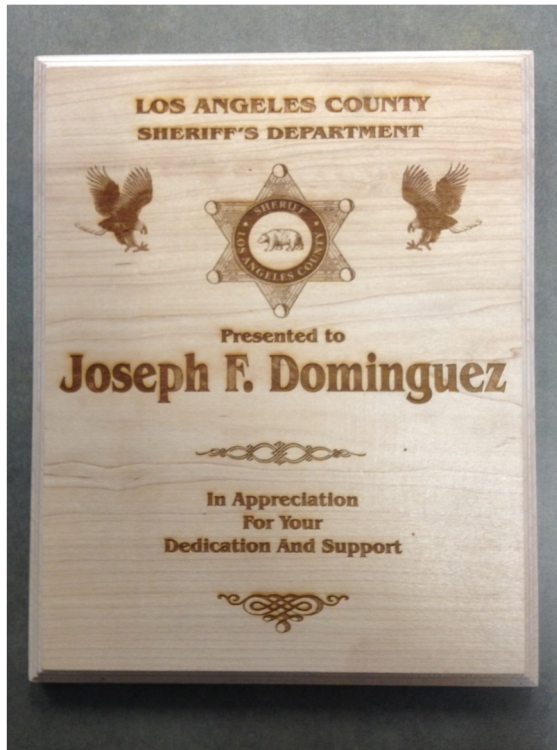

WOOD SHOP

*Los Angeles County Sheriff's Department
Jail Enterprises Unit*

Wood Shop Facts:

The wood shop is a vocational shop operated out of Pitchess Detention Center in Castaic. The shop produces special order wood items such as Sheriff's stars, foot stools, custom plaques, assorted toys, birdhouses, desk nameplates, and seasonal items. Also available by special order are the popular rocking horses and rocking ponies.

The wood shop makes customized, laser –engraved wood plaques in any configuration you desire. Only \$15.00 + tax.

In order to purchase products or services produced by Jail Enterprises Unit, you must be a member of the LASD family, a county or government agency, or a non-profit organization. Any non-department members require a background check to enter Pitchess Detention Center.