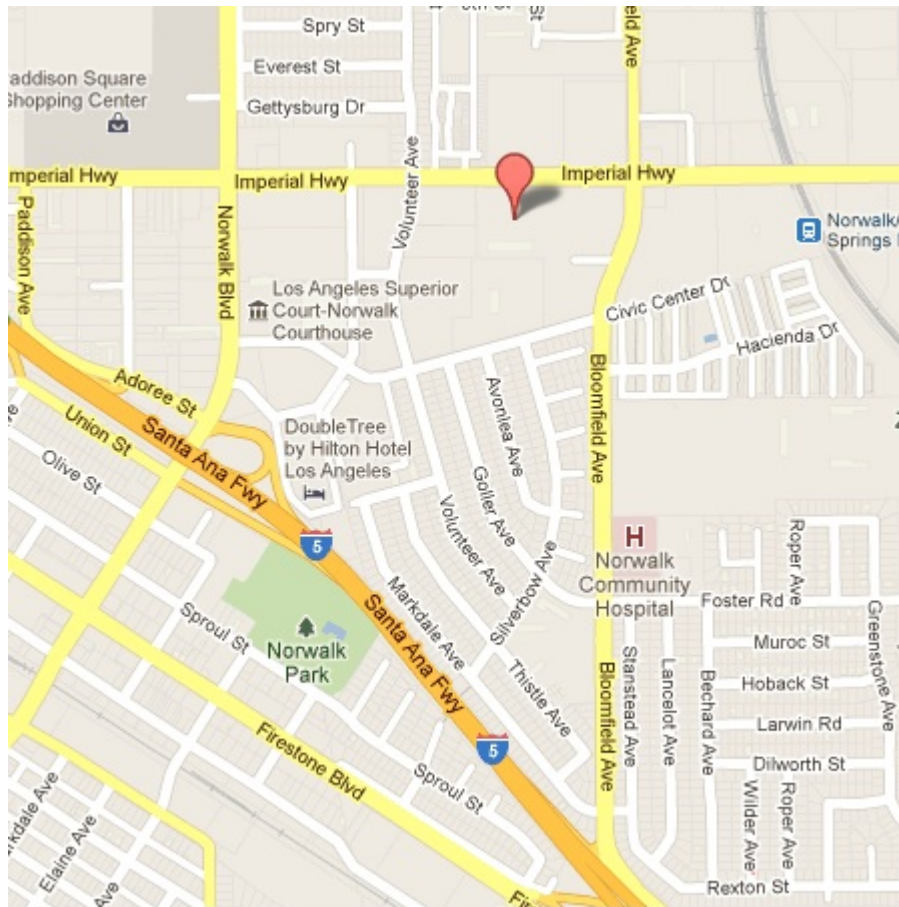

## Records and Identification Bureau

The following services must be completed at the Sheriff's Department, Records and Identification Bureau in Norwalk:

<u>Name of Service</u>	<u>Fees</u>	<u>Notes</u>
Adoption Letters	\$42.00	Identification presented must have current address.  If your identification does not show your current address, please bring a piece of mail with your name and address.
Clearance Letters	\$42.00	Identification must have current address, or bring a piece of mail with your name and address
County License	\$77.00	
Incarceration Letters	\$13.00 \$42.00	- With booking number - Without booking number
Live Scans	**	** Price will vary accordingly **
Narcotics Offender / Arson Registration	Free	Bring identification plus the form that states you must register  (Notice of Offender Registration, Minute Order, etc.)  **Your address must correspond with a Sheriffs Station
Records Checks	\$42.00	The records check will list name(s), date of birth, booking numbers, charges, dates incarcerated and reason for release

**Location:**

Records and Identification Bureau – Public Services Unit

12440 Imperial Highway, Suite #120

Norwalk, CA 90650

(562) 345-4441

Click on link below for directions:

[http://maps.google.com/maps?q=12440+Imperial+Highway,+Norwalk+CA+90650&ie=UTF-8&hq=&hnear=0x80c2d2d7f1fb0cc9:0xa0b8a35bc9616738,12440+Imperial+Hwy,+Norwalk,+CA+90650&gl=us&ei=ouTCT\\_mwEMmyiQLt7LWZCA&oi=geocode\\_result&ved=0CAsQ8gEwAA](http://maps.google.com/maps?q=12440+Imperial+Highway,+Norwalk+CA+90650&ie=UTF-8&hq=&hnear=0x80c2d2d7f1fb0cc9:0xa0b8a35bc9616738,12440+Imperial+Hwy,+Norwalk,+CA+90650&gl=us&ei=ouTCT_mwEMmyiQLt7LWZCA&oi=geocode_result&ved=0CAsQ8gEwAA)