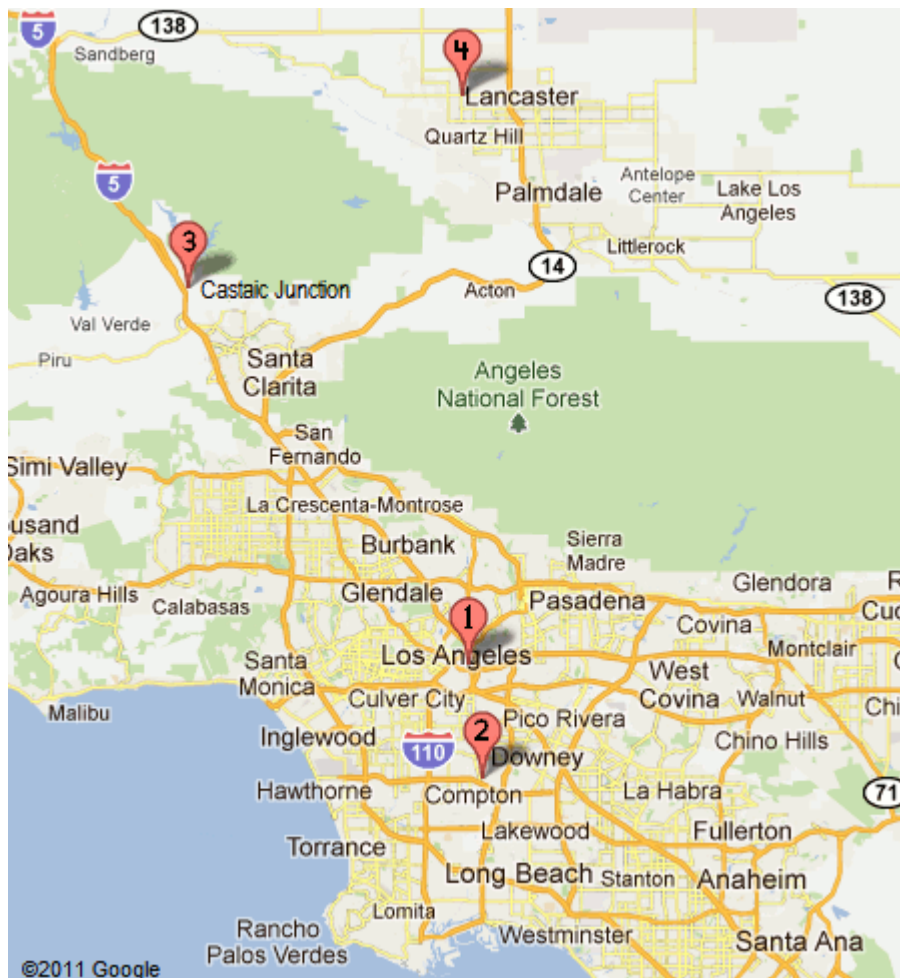

Los Angeles County Sheriff's Department

Facility Locations - Details

Facilities Locations

General Map

A Map of the general job locations. Locations plotted are only approximations. See each corresponding numbered section below for a detail map link.

Map courtesy of *Google Maps™*.

(1) Los Angeles Area:

**Men's Central Jail**

Correctional Treatment Center, and Inmate Reception Center

**Twin Towers Correctional Facility**

Tower 1 and Tower 2

(2) Lynwood:**Century Regional Detention Facility****(3) Castaic:****Pitchess Detention Center**

North, East, and South Facilities

**North County Correctional Facility****(4) Lancaster:****Mira Loma Detention Facility**