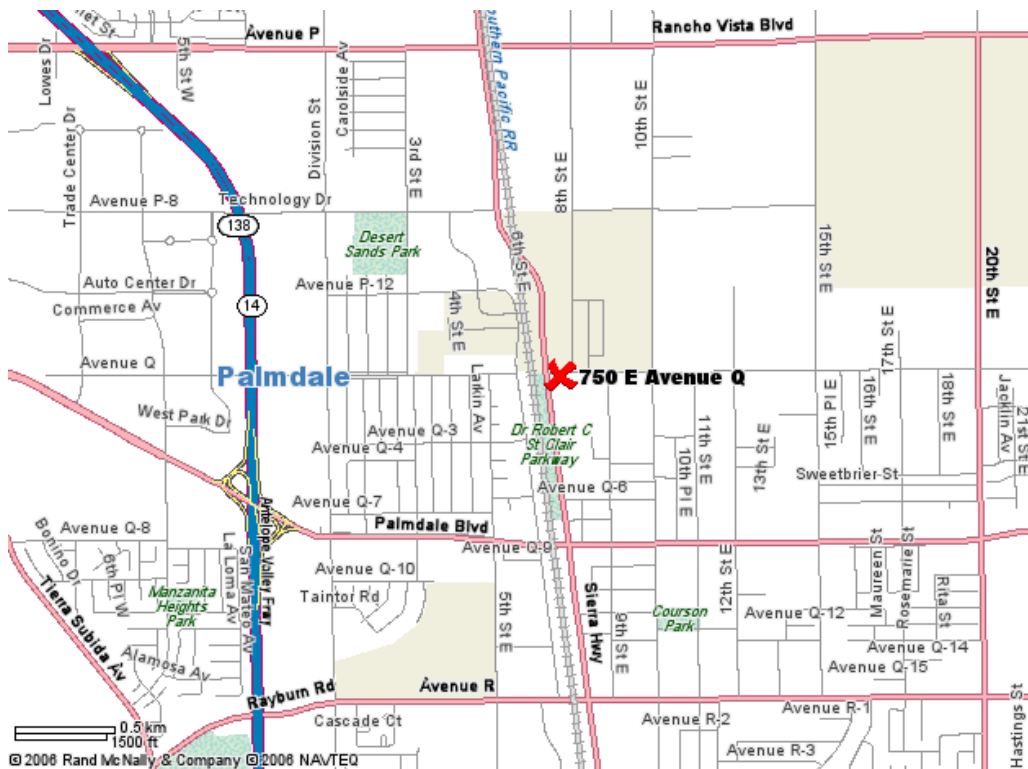

LASD - Palmdale Station:
750 East Avenue Q
Palmdale, 93550
Business Phone: 661-272-2400

Location:

Palmdale Station is located east of the 14 Freeway and north of Palmdale Blvd.

Major cross streets:

The station is on the corner of East Avenue Q and Sierra Hwy.