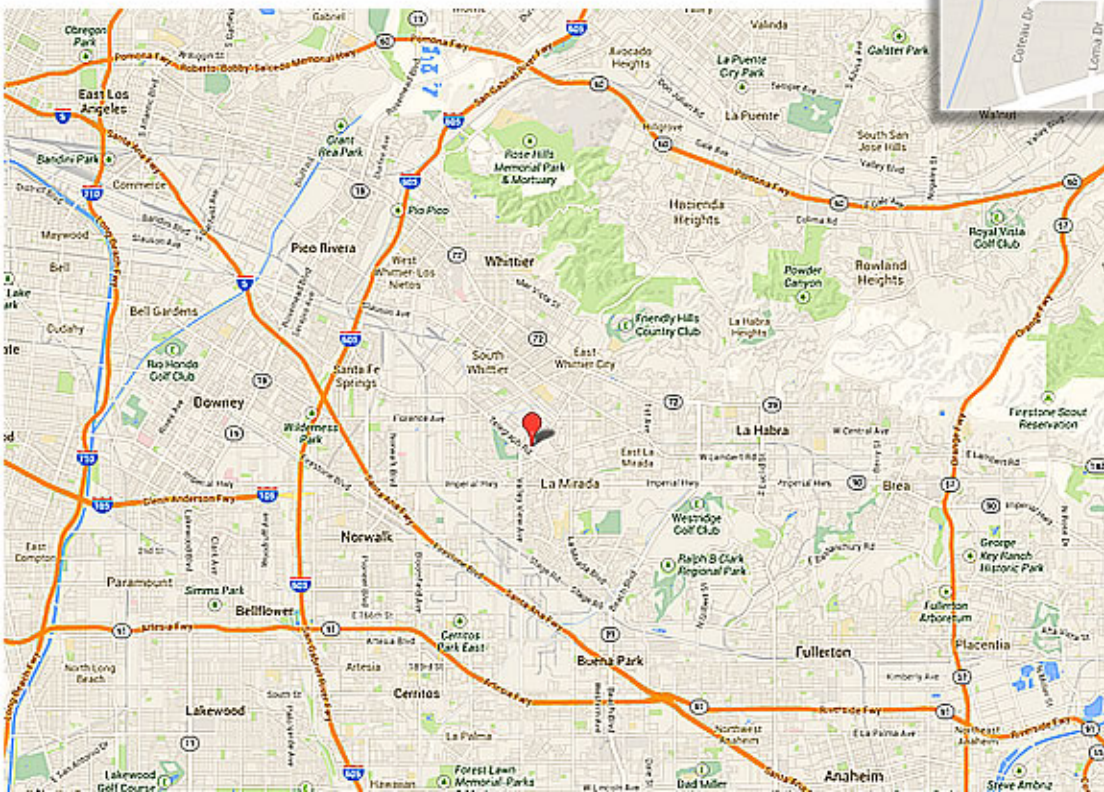

## LASD Sheriff's Museum

STARS Center, 11515 South Colima Road, Building "B"  
Whittier, CA 90604 ~ Phone: 562.946.7859 [Wed. & Thurs.]  
Museum Hours: 9 a.m. to 4 p.m.  
closed holidays + tours by appointment

### Directions (From 605 Fwy)

Take Telegraph Road east  
Turn left on Colima Road  
Turn in first driveway on the left  
Park in the large parking lot  
The Museum is in Building "B"

### (From the 60 Pomona Fwy)

North on Azusa Ave  
West (right) on Colima Road  
(After Lambert Road,  
stay to the right on Colima Road)  
Just prior to Telegraph Road,  
turn right into the large parking lot.  
The Museum is in Building "B"

### (From the 5 Fwy)

North on Valley View Avenue  
Turn east (right) on Telegraph Road  
Turn left (north) on Colima Road  
Turn left into the first driveway on the left  
Park in the large parking lot  
The Museum is in Building "B"