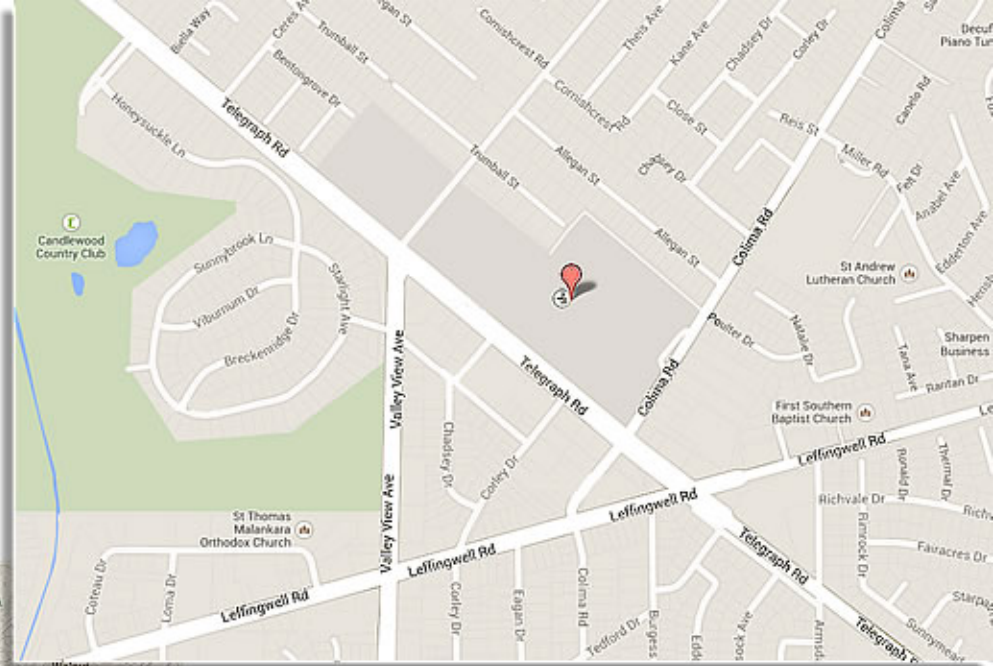

## LASD Sheriff's Museum

STARS Center, 11515 South Colima Road, Building "B"  
Whittier, CA 90604 ~ Phone: 562.946.7859 [Wed. & Thurs.]  
Museum Hours: 9 a.m. to 4 p.m.  
closed holidays + tours by appointment

### Directions (From 605 Fwy)

Take Telegraph Road east  
Turn left on Colima Road  
Turn in first driveway on the left  
Park in the large parking lot  
The Museum is in Building "B"

### (From the 60 Pomona Fwy)

North on Azusa Ave  
West (right) on Colima Road  
(After Lambert Road,  
stay to the right on Colima Road)  
Just prior to Telegraph Road,  
turn right into the large parking lot.  
The Museum is in Building "B"

### (From the 5 Fwy)

North on Valley View Avenue  
Turn east (right) on Telegraph Road  
Turn left (north) on Colima Road  
Turn left into the first driveway on the left  
Park in the large parking lot  
The Museum is in Building "B"