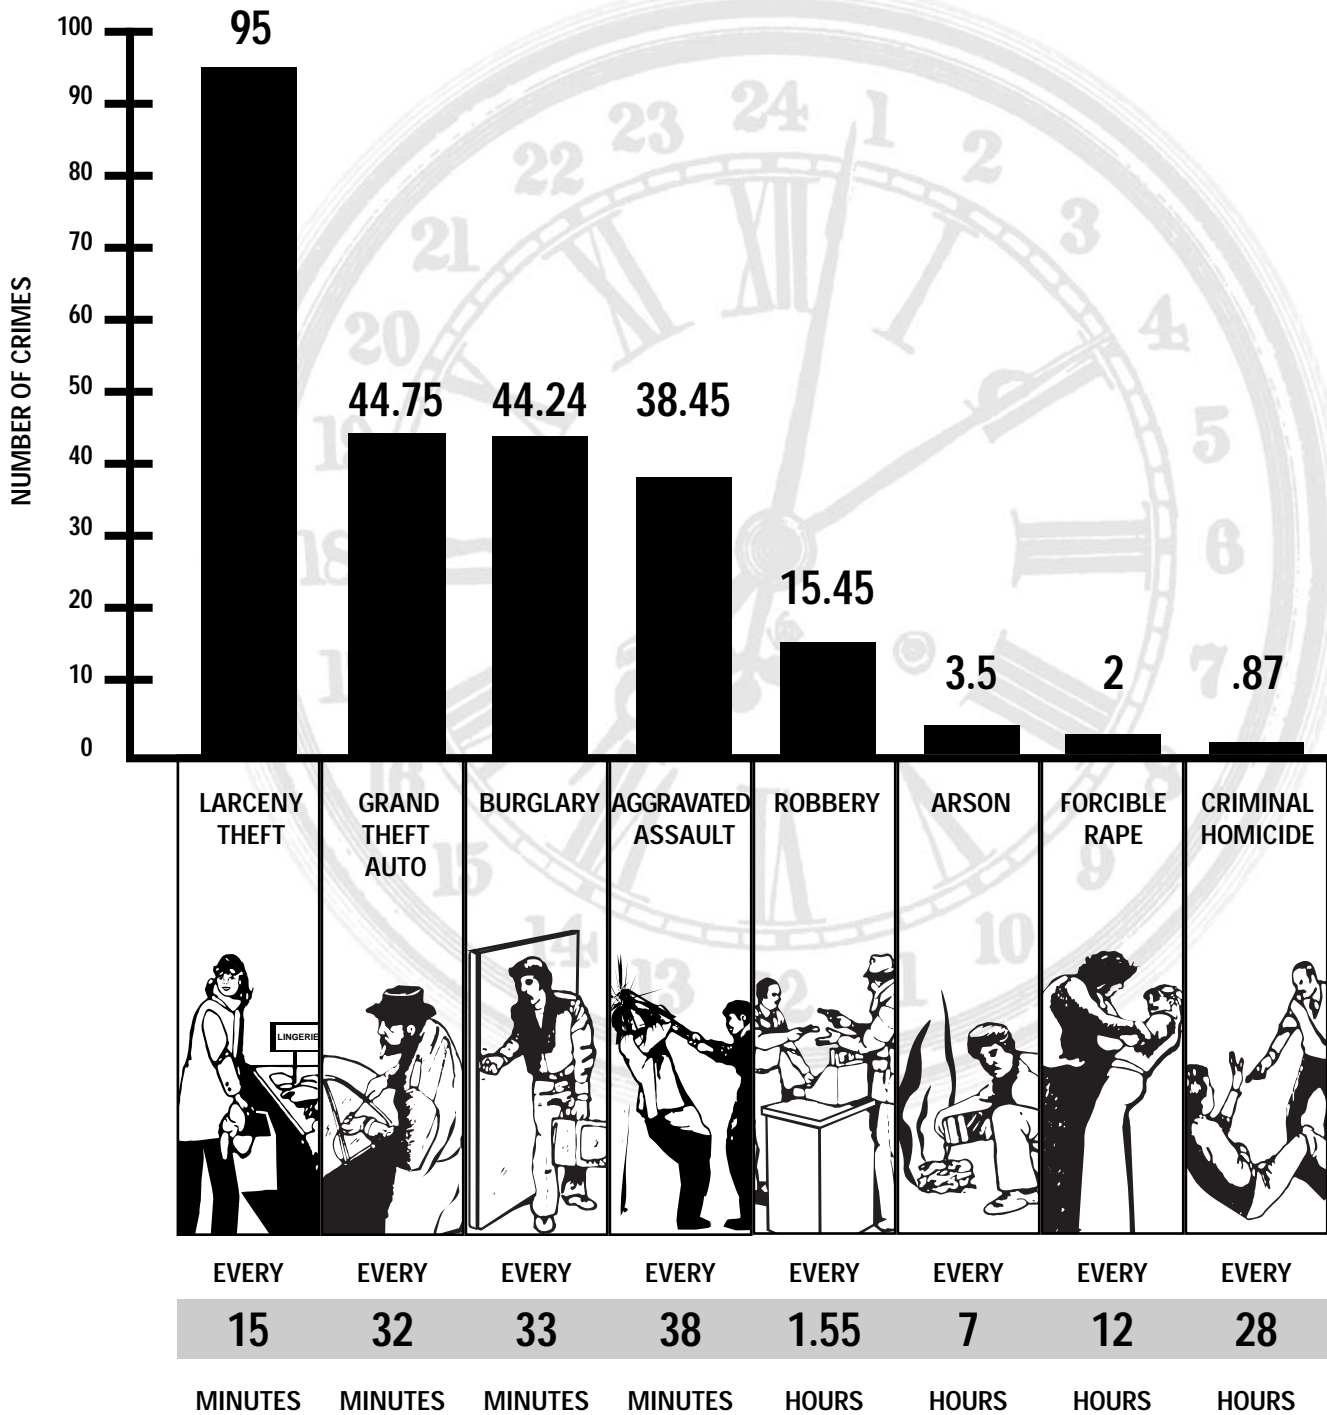

# PART I CRIME CLOCK

CRIMES COMMITTED EVERY 24 HOURS

CRIME CLOCK 2002