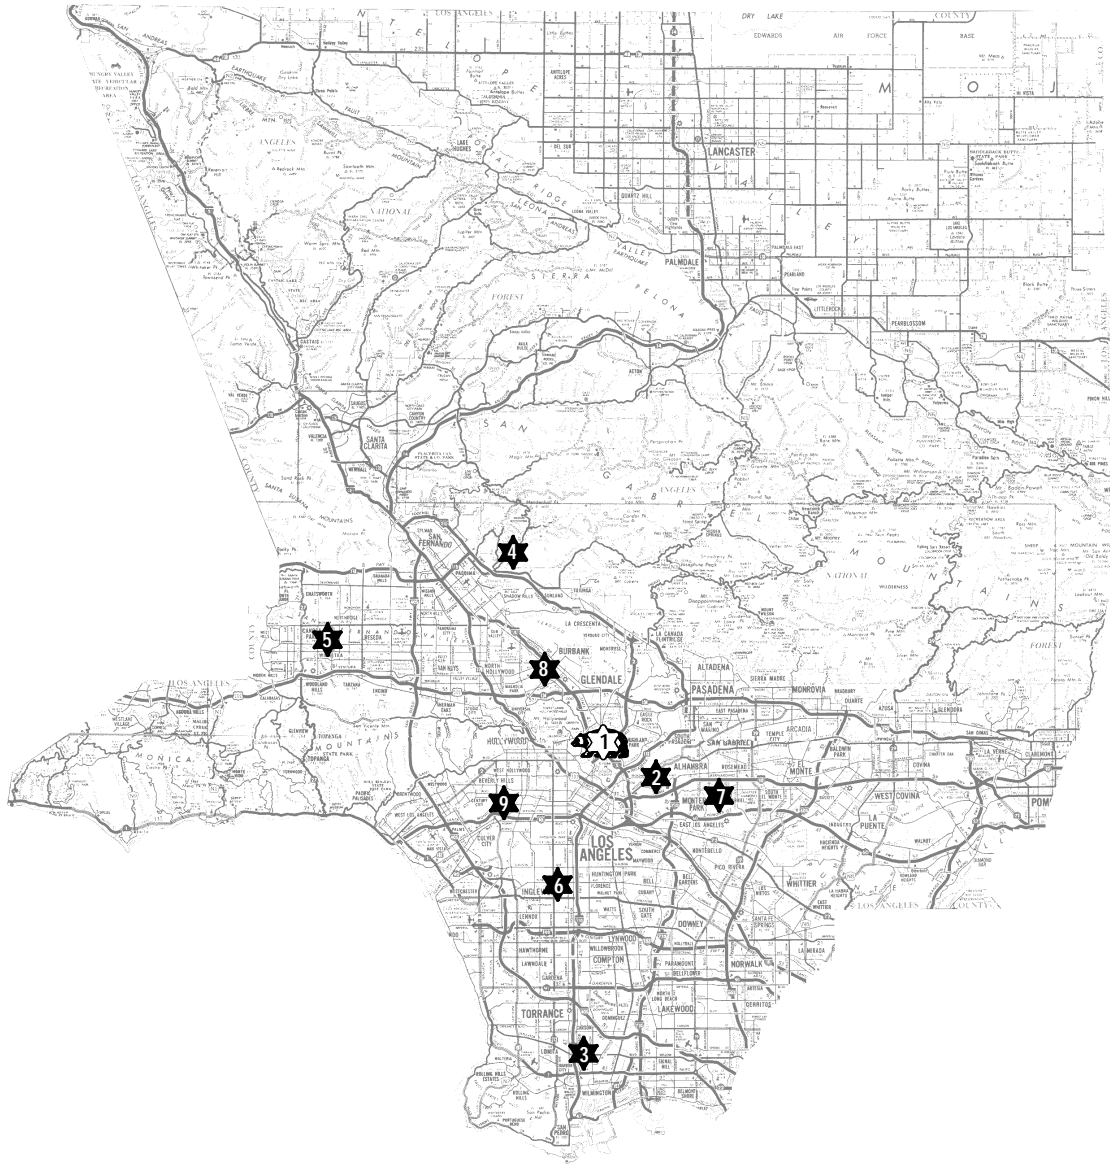

# COMMUNITY COLLEGE BUREAU

## PATROL AREA MAP

- 1) LOS ANGELES CITY COLLEGE (Station)
- 2) EAST LOS ANGELES COLLEGE
- 3) HARBOR COLLEGE
- 4) MISSION COLLEGE
- 5) PIERCE COLLEGE
- 6) SOUTHWEST COLLEGE
- 7) TRADE TECH COLLEGE
- 8) VALLEY COLLEGE
- 9) WEST LOS ANGELES COLLEGE