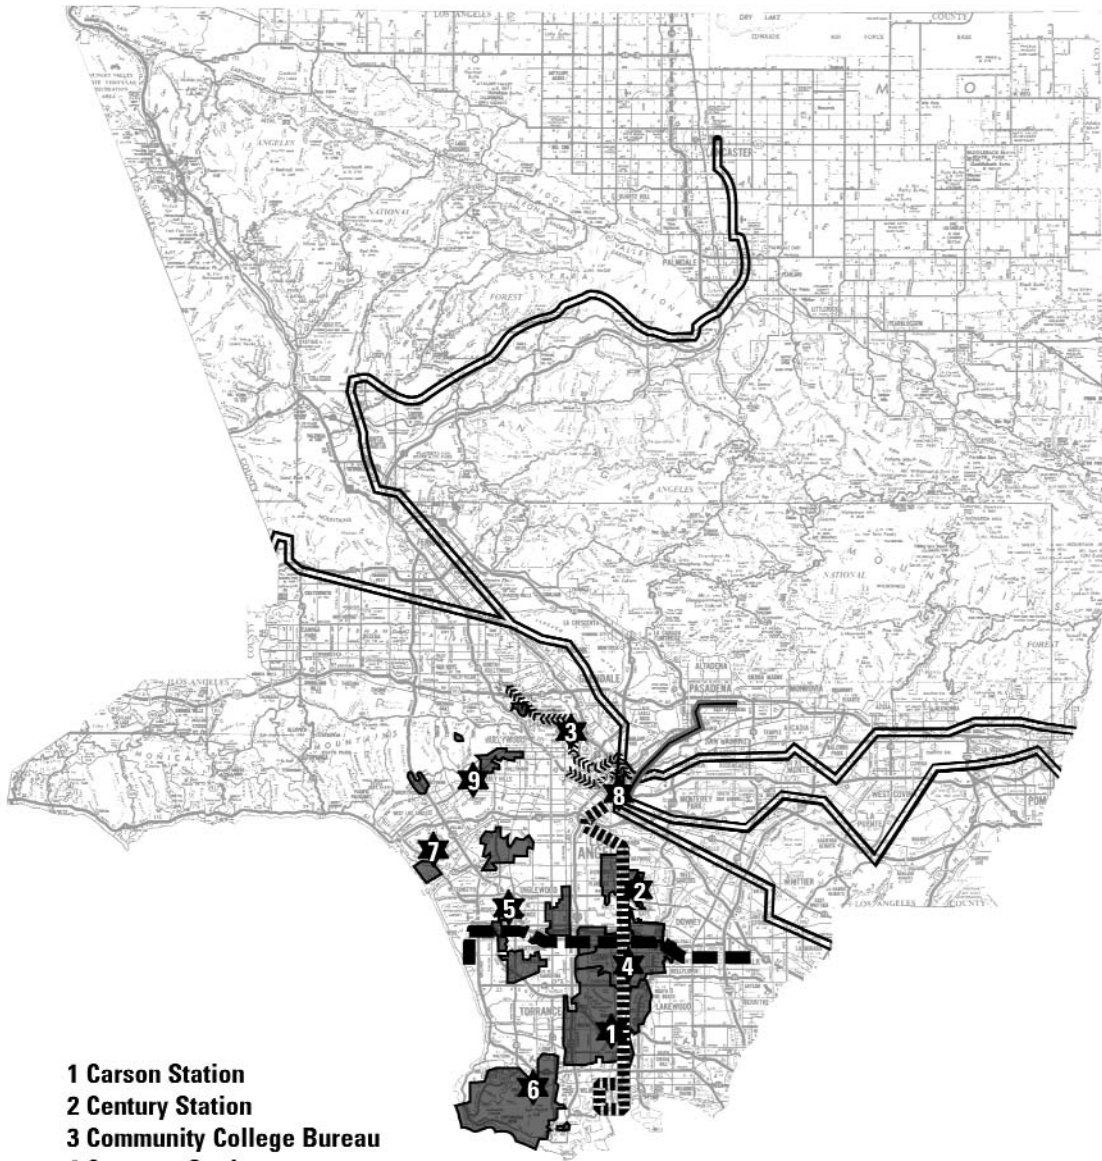

FIELD OPERATIONS REGION II

PATROL AREA MAP

- 1 Carson Station
- 2 Century Station
- 3 Community College Bureau
- 4 Compton Station
- 5 Lennox Station
- 6 Lomita Station
- 7 Marina del Rey Station
- 8 Transit Services Bureau
- Metrolink
- Metro Blue Line
- Metro Gold Line
- Metro Green Line
- Metro Red Line
- 9 West Hollywood Station