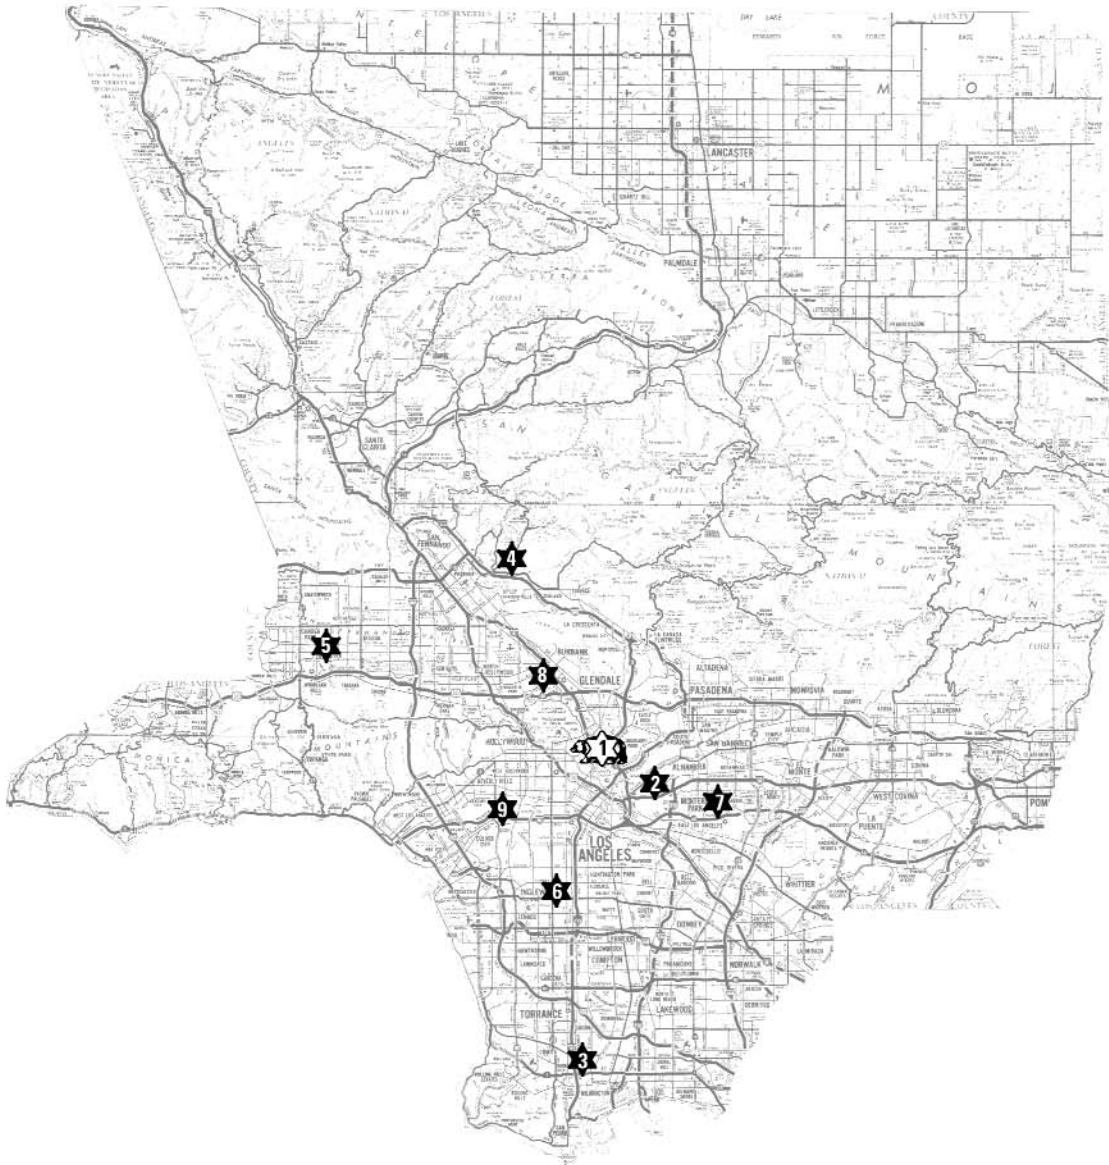

## PATROL AREA MAP

1. LOS ANGELES CITY COLLEGE (*Station*)
2. EAST LOS ANGELES COLLEGE
3. HARBOR COLLEGE
4. MISSION COLLEGE
5. PIERCE COLLEGE
6. SOUTHWEST COLLEGE
7. TRADE TECH COLLEGE
8. VALLEY COLLEGE
9. WEST LOS ANGELES COLLEGE