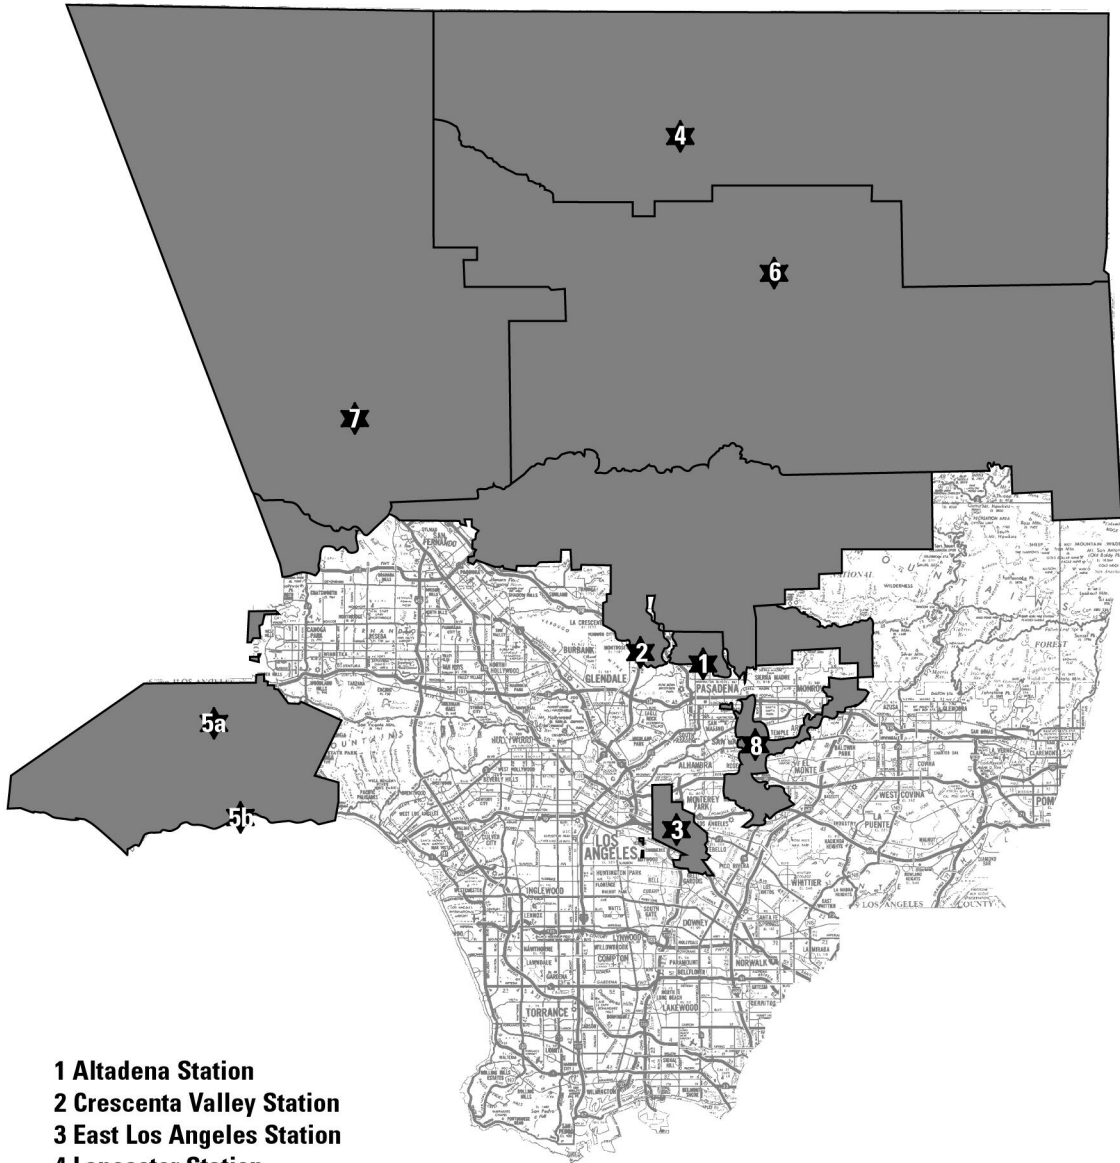

FIELD OPERATIONS REGION I

PATROL AREA MAP

- 1 Altadena Station
- 2 Crescenta Valley Station
- 3 East Los Angeles Station
- 4 Lancaster Station
- 5 Malibu/Lost Hills Station
 - a Lost Hills Station
 - b Malibu Station
- 6 Palmdale Station
- 7 Santa Clarita Valley Station
- 8 Temple Station