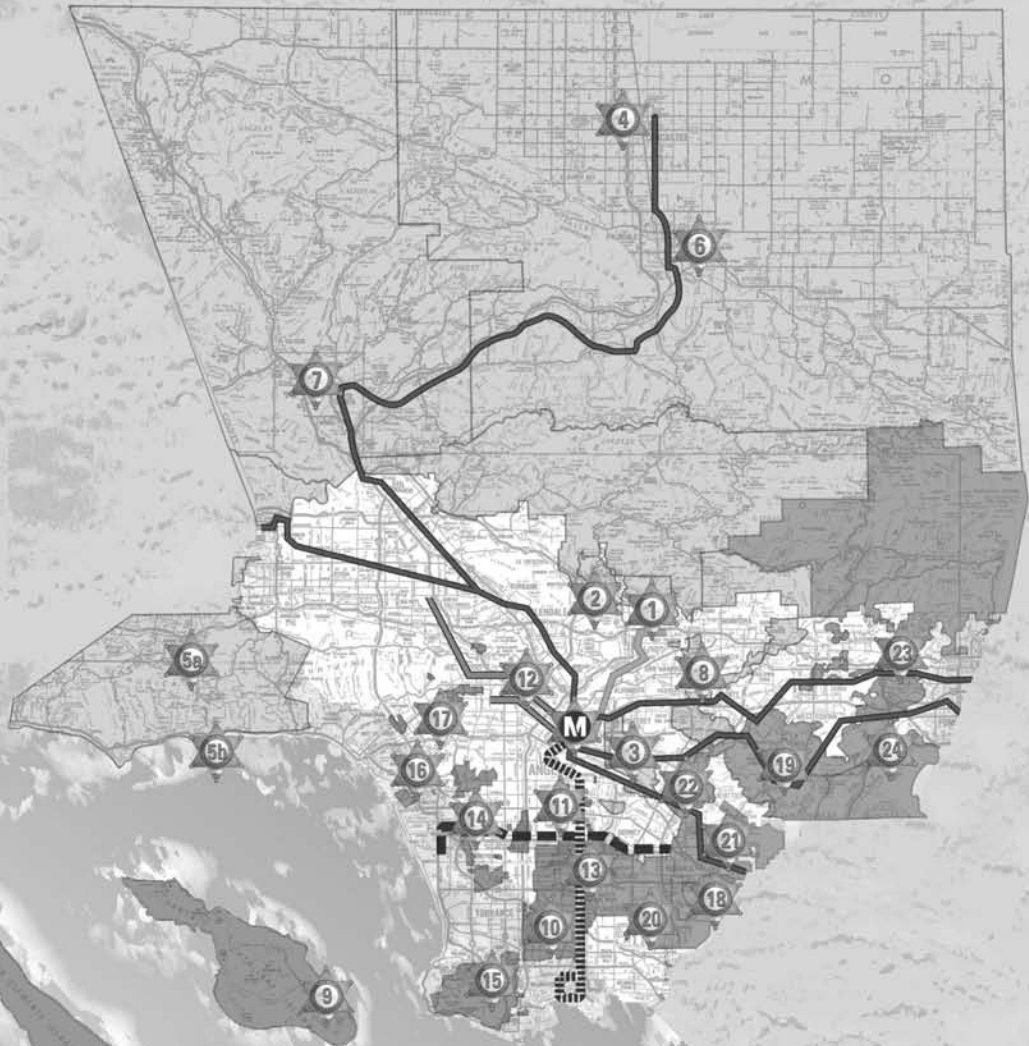

PATROL AREA MAP

Field Operations Region I
 Field Operations Region II
 Field Operations Region III

- 1 Altadena
- 2 Crescenta Valley
- 3 East Los Angeles
- 4 Lancaster
- 5 Malibu/Lost Hills
 - a Lost Hills
 - b Malibu
- 6 Palmdale
- 7 Santa Clarita Valley
- 8 Temple

- 9 Avalon
- 10 Carson
- 11 Century
- 12 Community College
- 13 Compton
- 14 Lennox
- 15 Lomita
- 16 Marina del Rey
- 17 West Hollywood

- 18 Cerritos
- 19 Industry
- 20 Lakewood
- 21 Norwalk
- 22 Pico Rivera
- 23 San Dimas
- 24 Walnut/Diamond Bar

M Office of Homeland Security - Transit Services Bureau Headquarters

Transit Services Bureau North
 Metrolink
 Metro Gold Line
 Metro Red Line

Transit Services Bureau South
 Metro Blue Line
 Metro Green Line