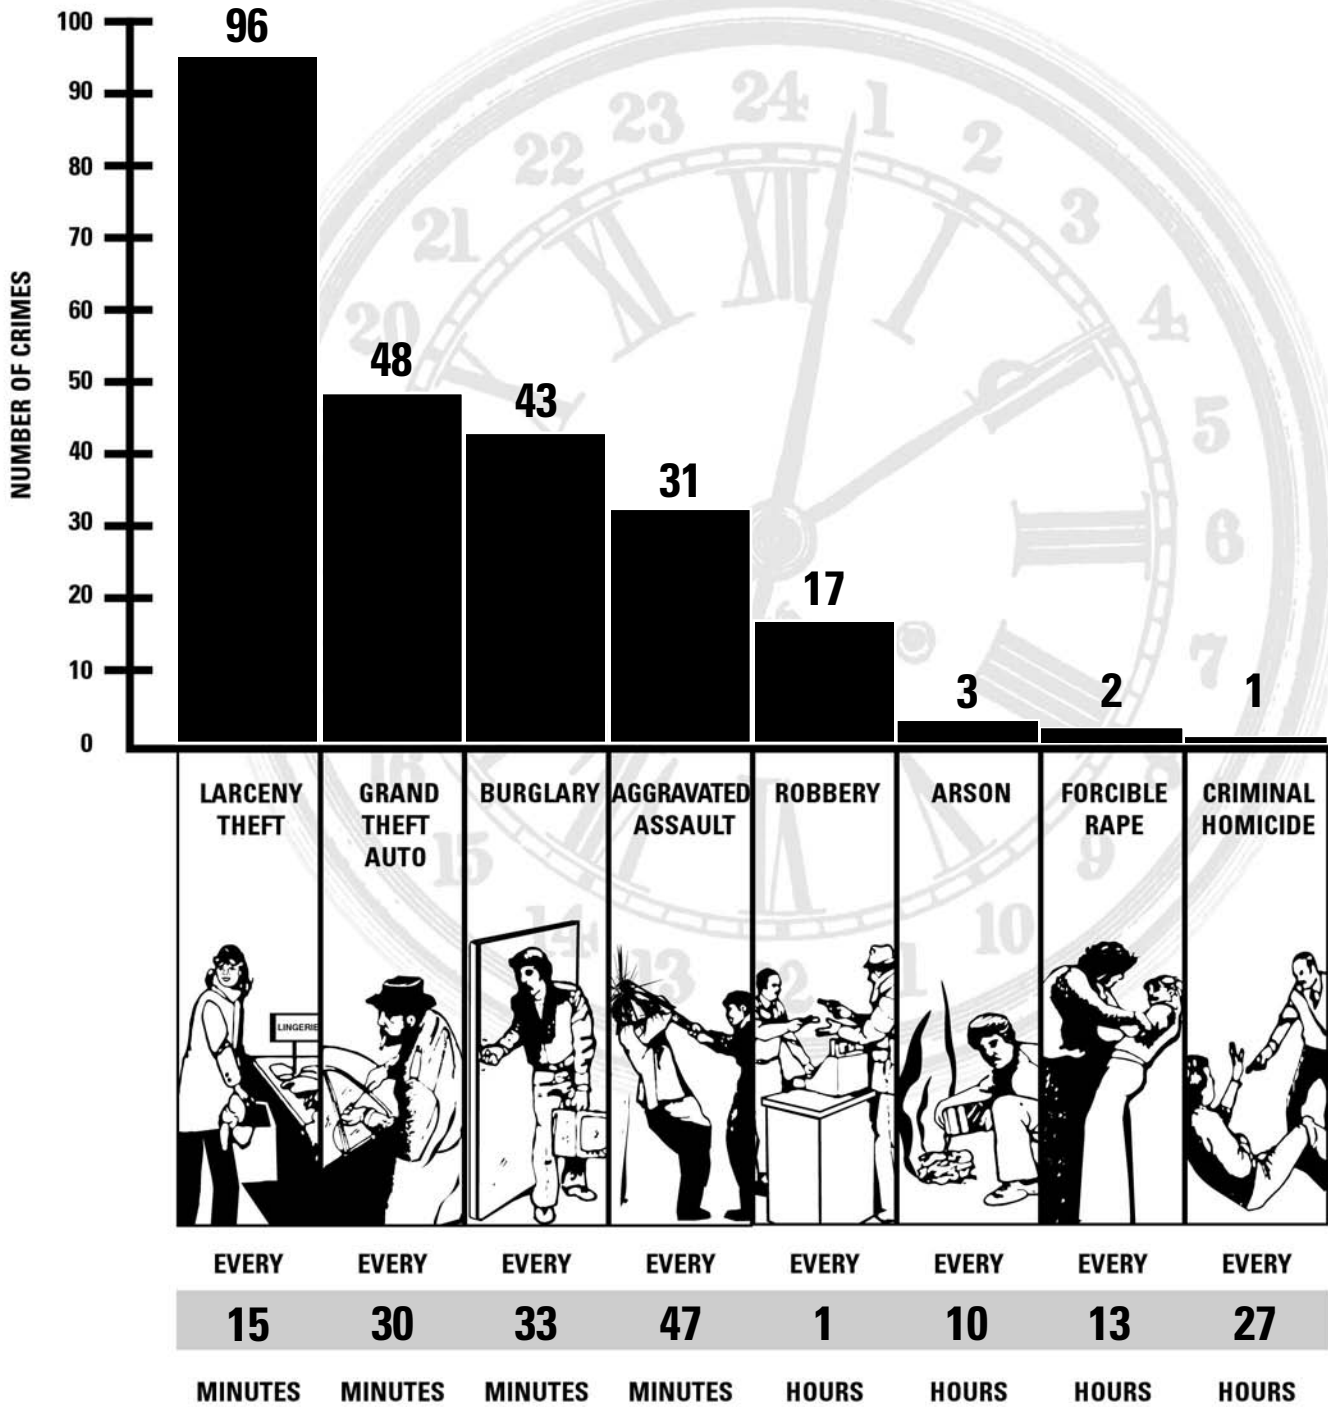

# PART I CRIME CLOCK

CRIMES COMMITTED EVERY 24 HOURS

CRIME CLOCK 2006