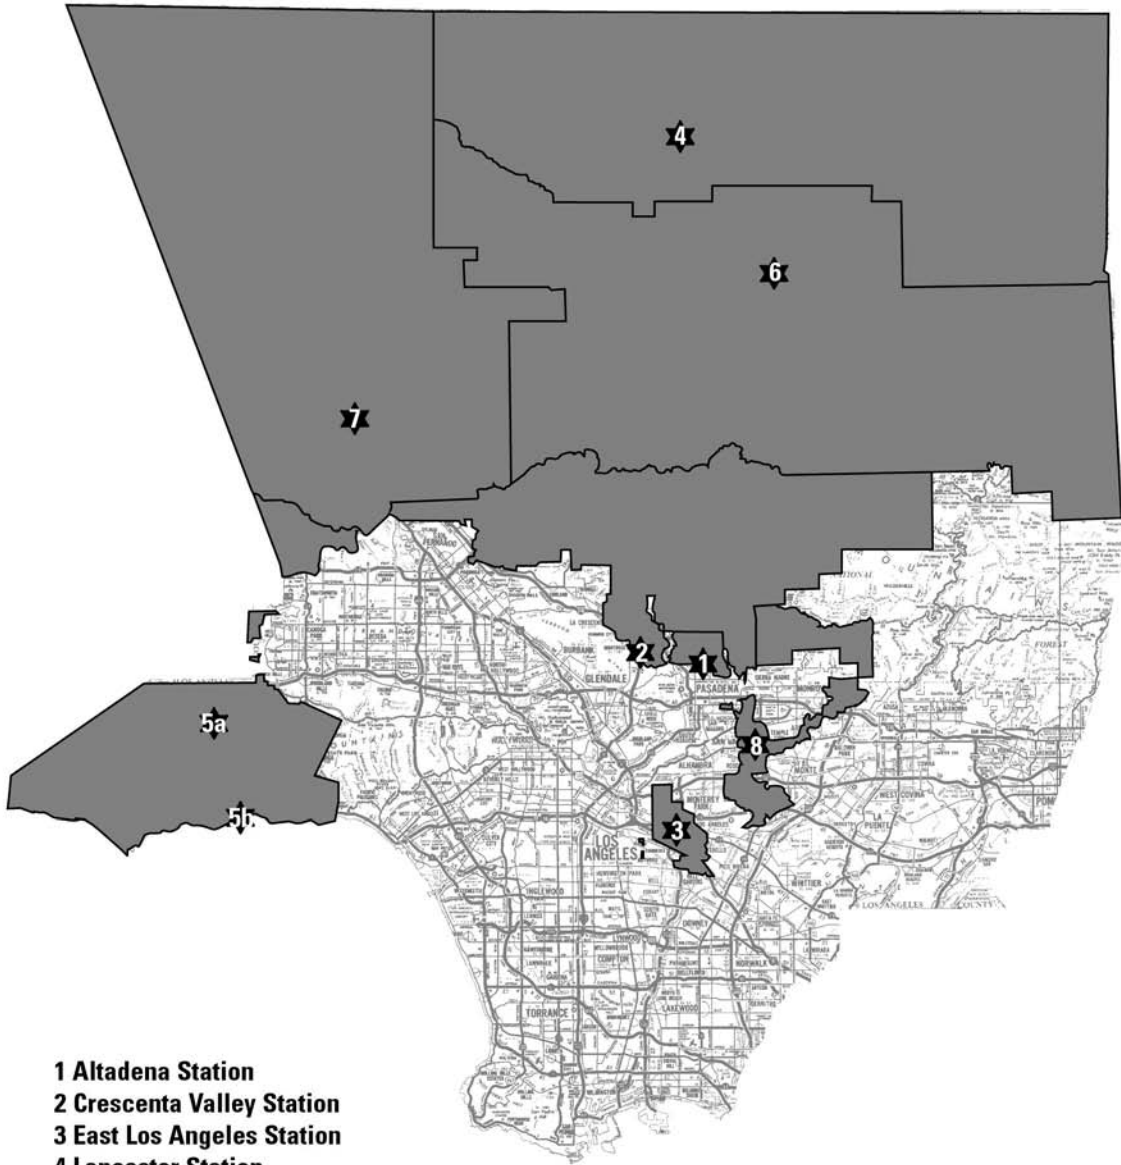

FIELD OPERATIONS REGION I

PATROL AREA MAP

- 1 Altadena Station
- 2 Crescenta Valley Station
- 3 East Los Angeles Station
- 4 Lancaster Station
- 5 Malibu/Lost Hills Station
 - a Lost Hills Station
 - b Malibu Station
- 6 Palmdale Station
- 7 Santa Clarita Valley Station
- 8 Temple Station